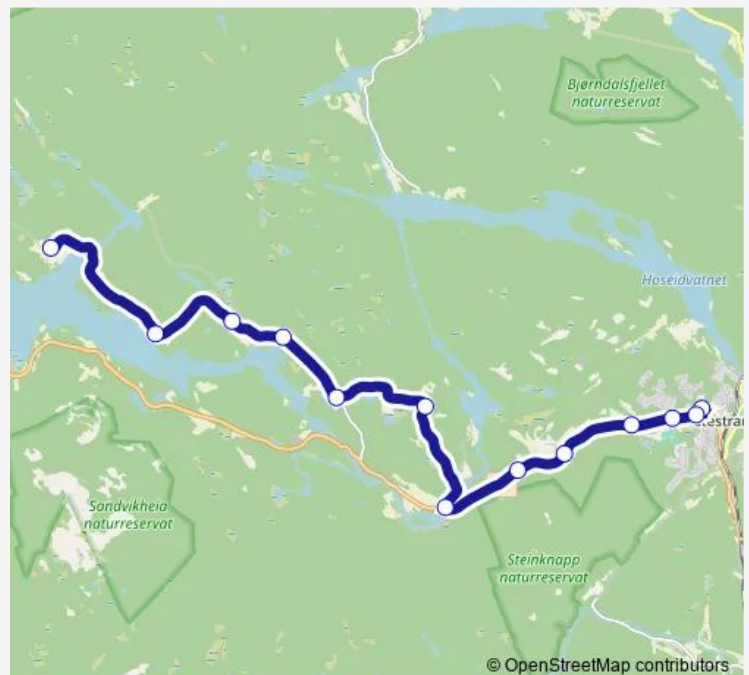

Friday 14:37

Saturday —

Sunday —

Route info

Direction: Drangedal 10-årige skole

Stops: 13

Trip Duration: 0 hour 20 min

■ 604 — Drangedal-Ettestad

Direction

Ettestad — Drangedal stasjon

14 stops

[Open route schedule](#)

Ettestad

Bastnes

Upsal

Røsvik