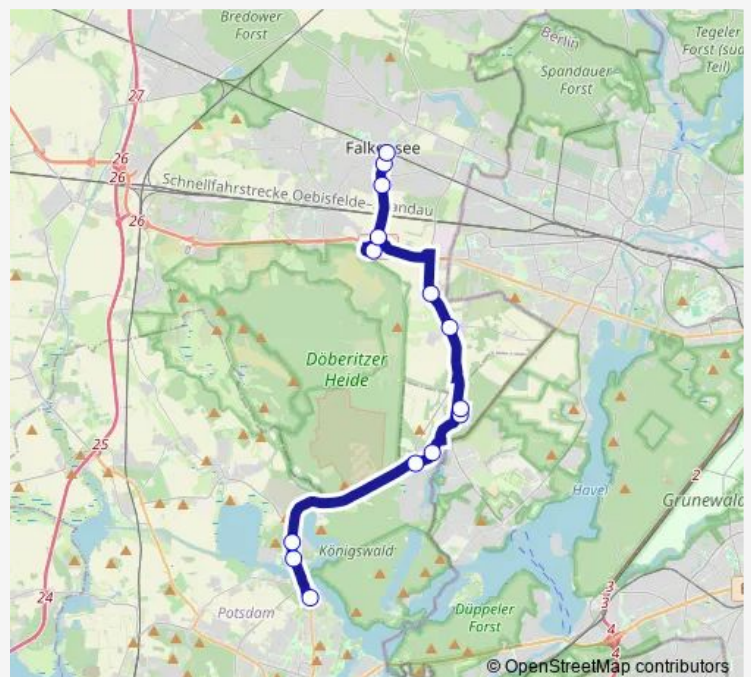

Potsdam, Heinrich-Heine-Weg

Potsdam, Campus Jungfernsee

### Route schedule

Falkensee, Bahnhof/Süd — Potsdam, Campus Jungfernsee

Monday 09:03-21:58

Tuesday 09:03-21:58

Wednesday 09:03-21:58

Thursday 09:03-21:58

Friday 09:03-21:58

Saturday 08:03-21:58

### Route info

Direction: Falkensee, Bahnhof/Süd

Stops: 14

Trip Duration: 0 hour 36 min