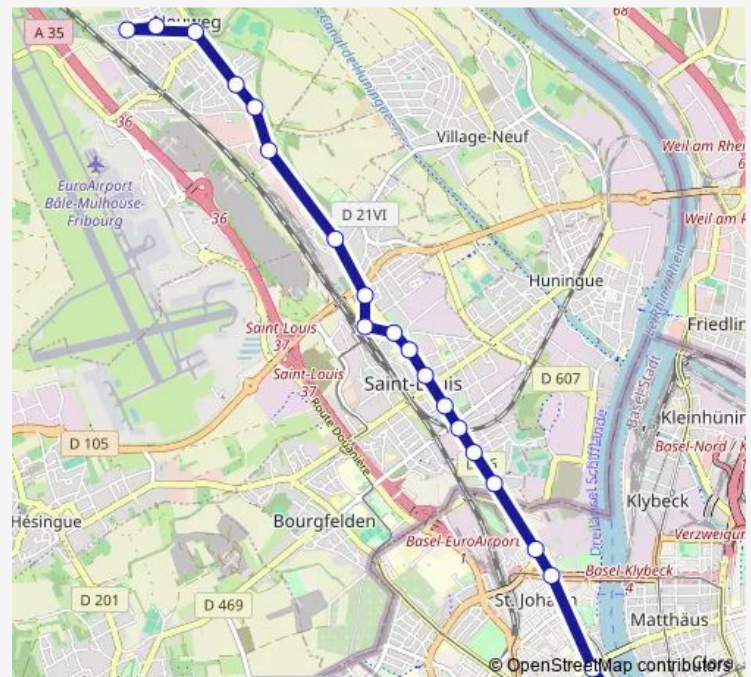

St-Louis, Claude Hess

St-Louis, Rhin

St-Louis, ND de la Paix

St-Louis, Frontière

Basel, Hünigerstrasse

Basel, Voltaplatz

Basel, Kinderspital

Basel, Schiffflände

### Route schedule

St-Louis, Belle Isle — Basel, Schiffflände

Monday 06:24

Tuesday 06:24

Wednesday 06:24

Thursday 06:24

Friday 06:24

Saturday —

### Route info

Direction: St-Louis, Belle Isle

Stops: 20

Trip Duration: 0 hour 46 min

604 — B 604

## Route info

Direction: St-Louis, Parc Soleil

Stops: 19

Trip Duration: 0 hour 31 min