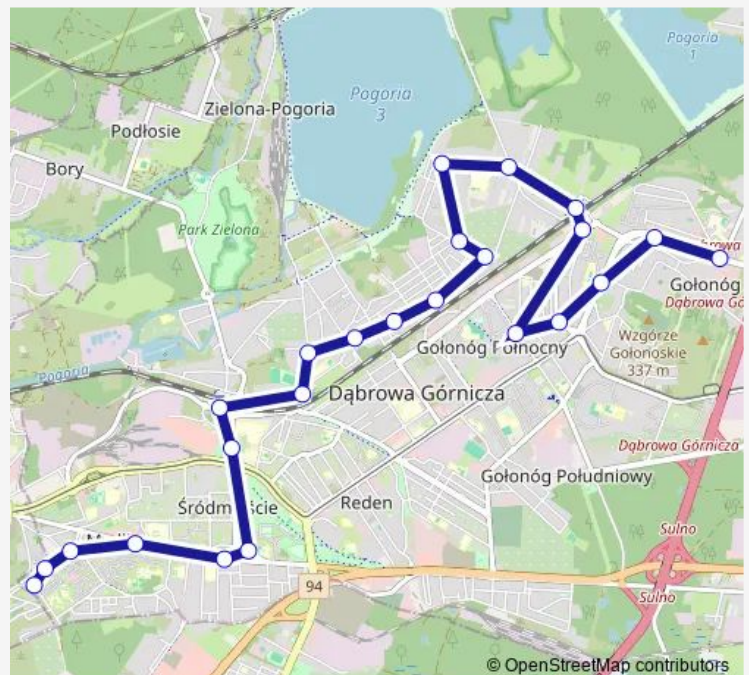

Friday —

Saturday —

Sunday —

Route info

Direction: Mydlice Pętla

Stops: 24

Trip Duration: 0 hour 33 min

604