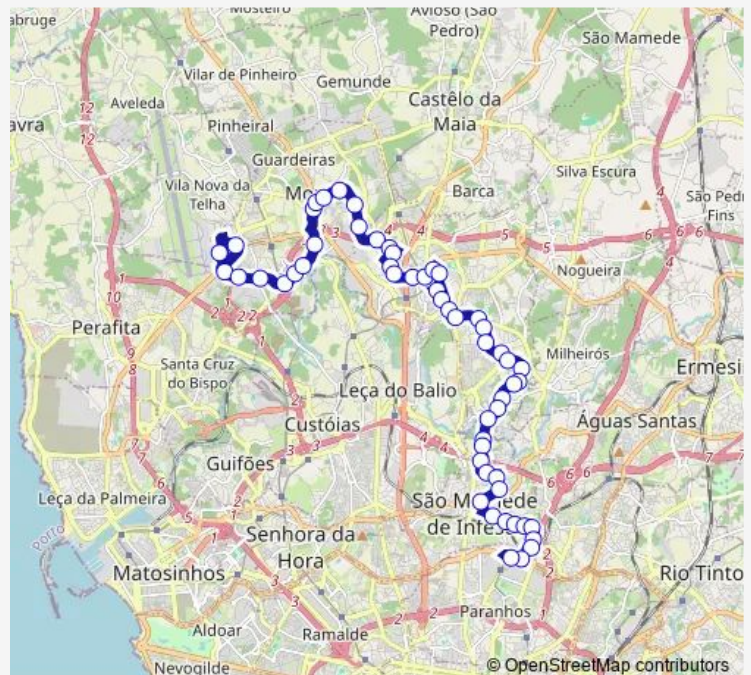

Maia (Igreja)

Jardim Zoológico

Visconde Barreiros

Route schedule

Aeroporto — Hosp. S. João (Metro)

Monday 05:33-21:00

Tuesday 05:33-21:00

Wednesday 05:33-21:00

Thursday 05:33-21:00

Friday 05:33-21:00

Saturday 05:33-21:00

Sunday 05:33-21:00

Route info

Direction: Aeroporto

Stops: 55

Trip Duration: 0 hour 57 min

604 — Hospital S.João - Aeroporto(via Crestins)

Maia (Camara)

Sobreiro

Luis Camões

Lage

Vasco Gama

Tv.Augusto Simões

Rot.Lavrador

Sunday 06:15-20:55

Route info

Direction: Hosp. S. João (Metro)

Stops: 55

Trip Duration: 0 hour 47 min

5 DE Outubro

Rot.Lavrador

Santos Leite