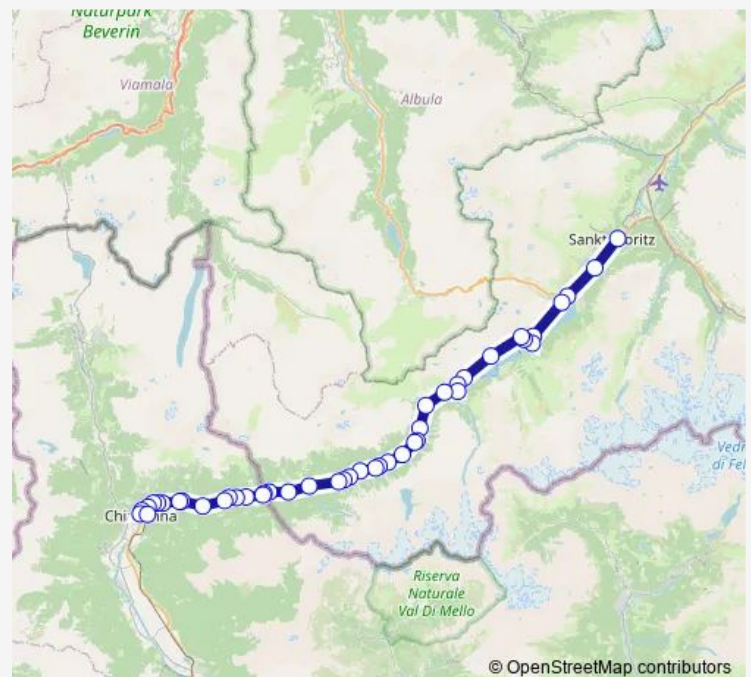

Vicosoprano, Camping

Vicosoprano, Piazza

Vicosoprano, Helvetia

Route schedule

St. Moritz, Bahnhof — Chiavenna, Stazione

Monday 07:18-20:18

Tuesday 07:18-20:18

Wednesday 07:18-20:18

Thursday 07:18-20:18

Friday 07:18-20:18

Saturday 07:18-20:18

Sunday 07:18-20:18

Route info

Direction: St. Moritz, Bahnhof

Stops: 44

Trip Duration: 1 hour 38 min