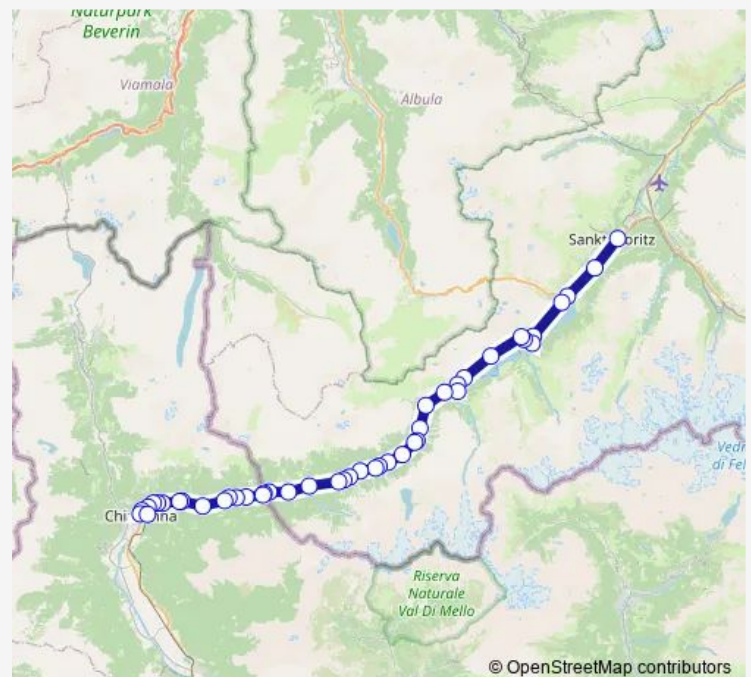

Vicosoprano, Camping

Vicosoprano, Piazza

Vicosoprano, Helvetia

Route schedule

St. Moritz, Bahnhof — Chiavenna, Stazione

Monday 07:18-20:18

Tuesday 07:18-20:18

Wednesday 07:18-20:18

Thursday 07:18-20:18

Friday 07:18-20:18

Saturday 07:18-20:18

Sunday 07:18-20:18

Route info

Direction: St. Moritz, Bahnhof

Stops: 44

Trip Duration: 1 hour 38 min