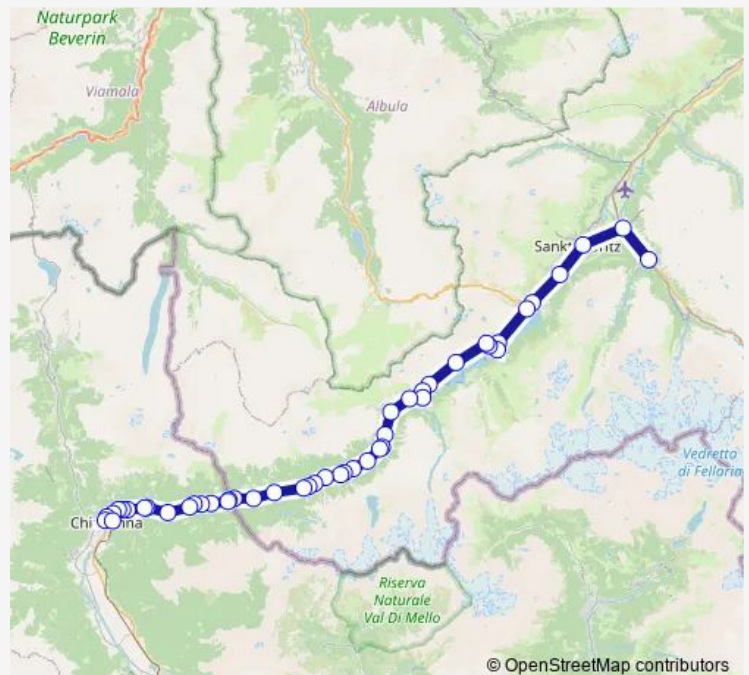

Route schedule

Chiavenna, Stazione — St. Moritz, Bahnhof

Monday	19:05-20:05
Tuesday	19:05-20:05
Wednesday	19:05-20:05
Thursday	19:05-20:05
Friday	—
Saturday	—
Sunday	19:05-20:05

Route info

Direction: Chiavenna, Stazione

Stops: 57

Trip Duration: 1 hour 54 min

© OpenStreetMap contributors

604

BusMaps

Stampa, Villaggio

Borgonovo, Villaggio

Vicosoprano, Helvetia