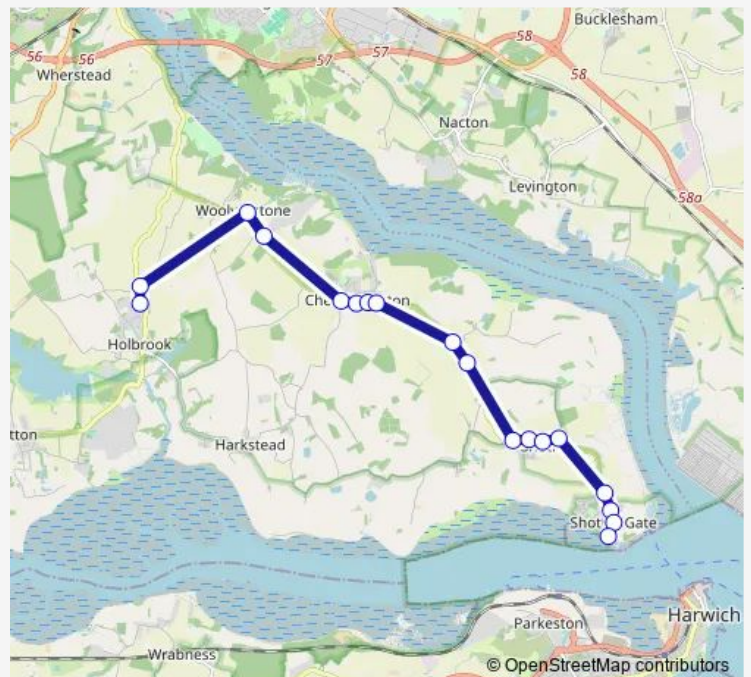

### Direction

undefined — undefined

0 stops

[Open route schedule](#)

### Route schedule

undefined — undefined

Monday	15:30
Tuesday	15:30
Wednesday	15:30
Thursday	15:30
Friday	15:30
Saturday	—
Sunday	—

### Route info

Direction:

Stops: 0

Trip Duration: — min

604 — Shotley - Holbrook High School ( - Suffolk One)

**Direction**

Bristol Arms — Suffolk One

25 stops

Marina Road

Shelter

Academy

Shelter

The Boot

Red House

The Strand

Oyster Reach