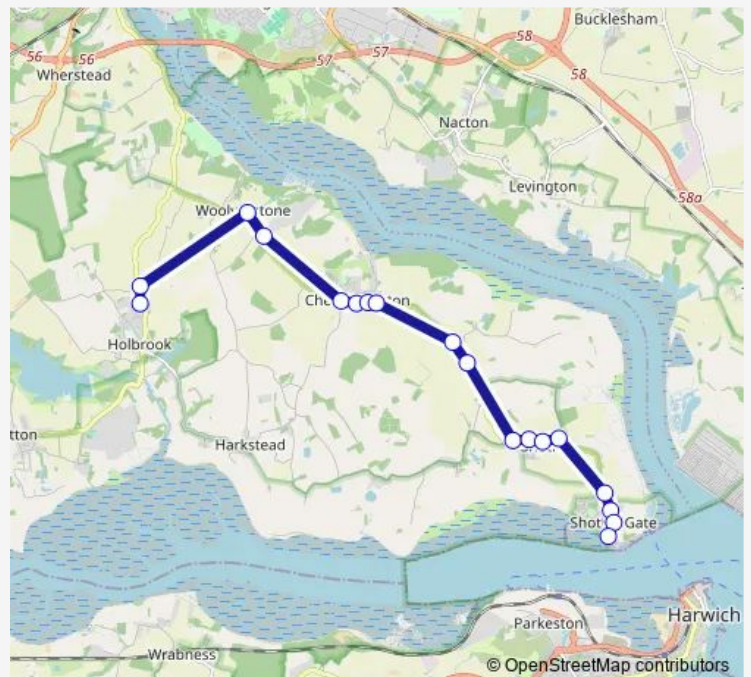

Bus 604 Shotley - Holbrook High School (- Suffolk One)

[Go to website](#)

Direction

undefined — undefined

0 stops

[Open route schedule](#)

Route schedule

undefined — undefined

Monday	15:30
Tuesday	15:30
Wednesday	15:30
Thursday	15:30
Friday	15:30
Saturday	—
Sunday	—

Route info

Direction:

Stops: 0

Trip Duration: — min

■ 604 — Shotley - Holbrook High School (- Suffolk One)

BusMaps

Direction

The Strand

Oyster Reach

A14 Junction

Suffolk One

Route schedule

Bristol Arms — Suffolk One

Monday 07:55

Tuesday 07:55

Wednesday 07:55

Thursday 07:55

Friday 07:55

Saturday —

Sunday —

Route info

Direction: Bristol Arms

Stops: 25