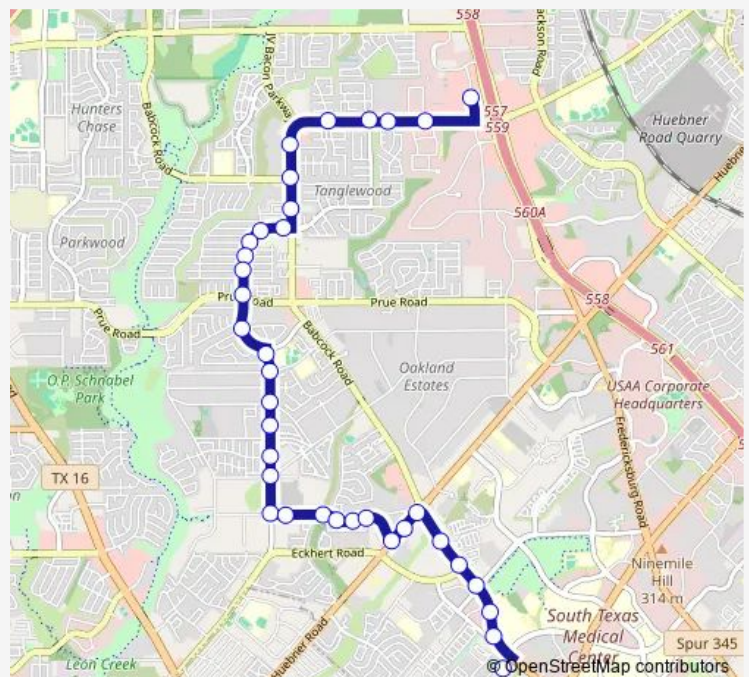

**Direction**

STMC TRANSIT CENTER — Silicon between Sams Club & Walmart

37 stops

[Open route schedule](#)

STMC TRANSIT CENTER

Babcock Opposite Lamb Rd.

Babcock Opposite Roanoke Run

Babcock & Hamilton-Wolfe

Horn Opposite Country Bluff

Route schedule

STMC TRANSIT CENTER — Silicon between Sams Club & Walmart

Monday 06:24-21:24

Tuesday 06:24-21:24

Wednesday 06:24-21:24

Thursday 06:24-21:24

Friday 06:24-21:24

Saturday 05:50-20:50

Sunday 06:48-20:48

Route info

Direction: STMC TRANSIT CENTER

Stops: 37

Trip Duration: 0 hour 28 min

604 — Medical Center / University Heights

Horn & Spring Time Dr

## Route info

Direction: Silicon between Sams Club &amp; Walmart

Stops: 36

Trip Duration: 0 hour 24 min

WHITBY & SIR GALAHAD

Whitby & Pecan Tree (West)

Whitby Opposite 6101

NEW Whitby & Huebner