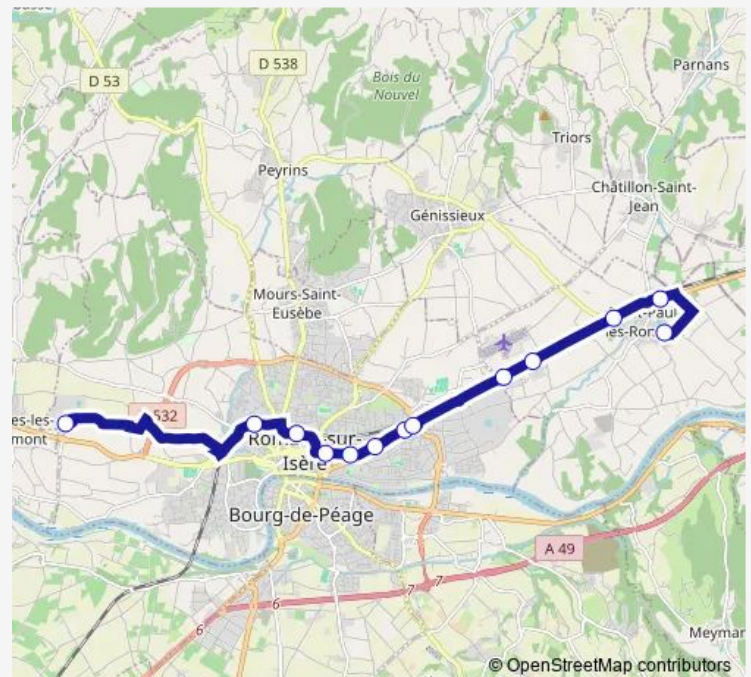

Romans Gare

Lycee Triboulet

Gambetta

Mistral

Mounier

Vinay

ST Verant Centre Cial

ST Paul Parc ST Paul

Maniscey

ST Paul Village

ST Paul Ecole

Route schedule

Lycee Terre D'Horizon — ST Paul Ecole

Monday 17:50

Tuesday 17:50

Wednesday —

Thursday 17:50

Friday 17:50

Saturday —

Sunday —

Route info

Direction: Lycee Terre D'Horizon

Stops: 13

Trip Duration: 0 hour 37 min