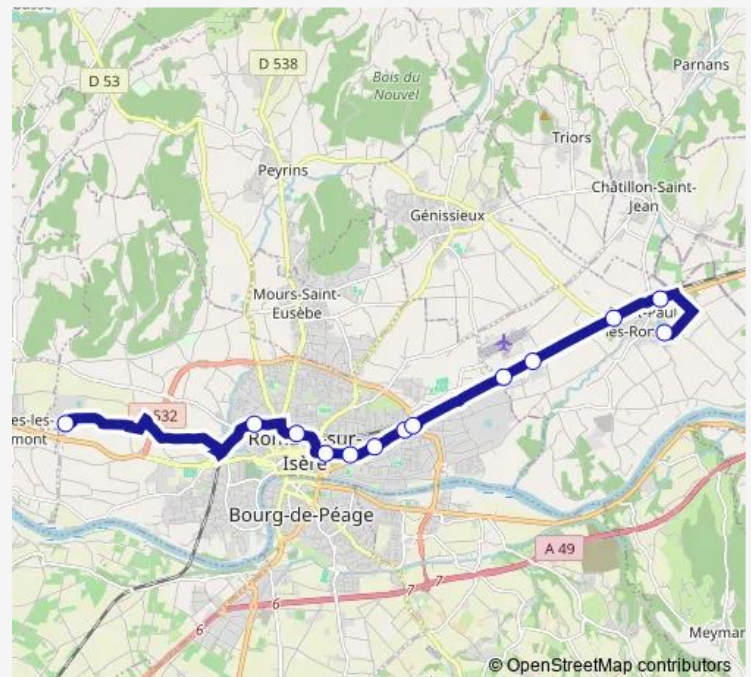

Direction

Lycee Terre D'Horizon — ST Paul Ecole

13 stops

[Open route schedule](#)

Lycee Terre D'Horizon

Lycee DU Dauphine

Romans Gare

Lycee Triboulet

Gambetta

Mistral

Mounier

Vinay

ST Verant Centre Cial

ST Paul Parc ST Paul

Maniscey

ST Paul Village

ST Paul Ecole

Route schedule

Lycee Terre D'Horizon — ST Paul Ecole

Monday 17:50

Tuesday 17:50

Wednesday —

Thursday 17:50

Friday 17:50

Saturday —

Sunday —

Route info

Direction: Lycee Terre D'Horizon

Stops: 13

Trip Duration: 0 hour 37 min

604 Bus time schedules and route maps are available in an offline PDF at busmaps.com. Use the busmaps.com website to see live bus times, train schedule or subway schedule, and step-by-step directions for all public transit in Romans-sur-Isere