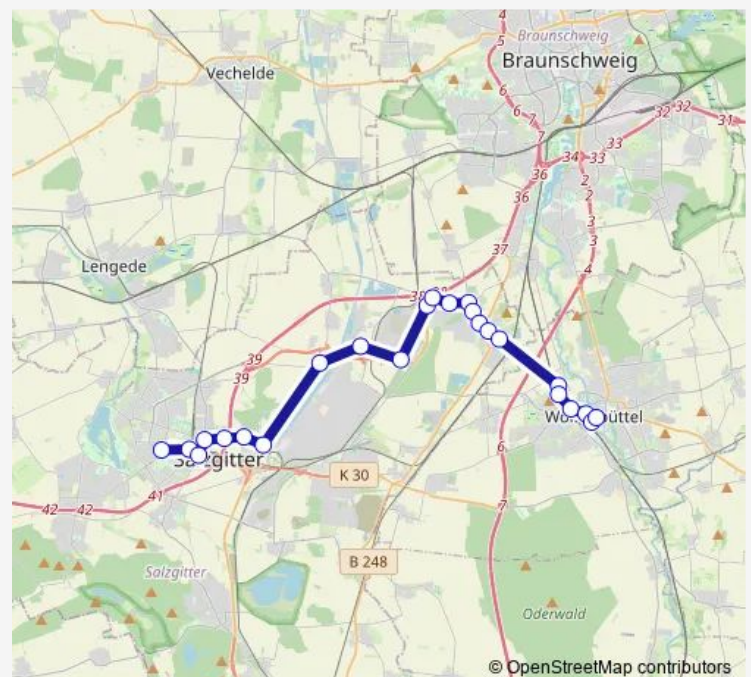

Wolfenbüttel, Dr.H.-Jasper-Str.

Route schedule

SZ-Lebenstedt, Bahnhof — Wolfenbüttel, Kornmarkt

Monday 06:27-13:45

Tuesday 06:27-13:45

Wednesday 06:27-13:45

Thursday 06:27-13:45

Friday 06:27-13:45

Saturday —

Sunday —

Route info

Direction: SZ-Lebenstedt, Bahnhof

Stops: 24

Trip Duration: 0 hour 43 min

Wolfenbüttel, Schloßplatz

Wolfenbüttel, Schulwall

Wolfenbüttel, Kornmarkt

Direction

Wolfenbüttel, Th.-Heuss-Gymn. — SZ-Beddingen, Ort

16 stops

[Open route schedule](#)

Wolfenbüttel, Th.-Heuss-Gymn.

Wolfenbüttel, Bahnhof

Wolfenbüttel, Schulwall

Tuesday 15:45

Wednesday 15:45

Thursday 15:45

Friday 15:45

Saturday —

Sunday —

Route info

Direction: Wolfenbüttel, Th.-Heuss-Gymn.