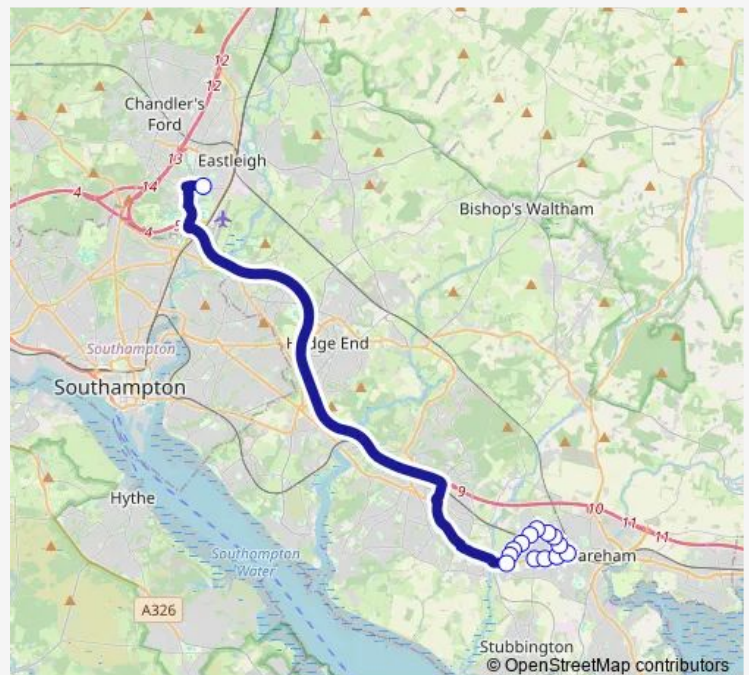

Blackbrook Road

Oak Road

Hammond Road

Highlands Post Office

Hillson Drive

Greyfriars Road

Catisfield Road

Hampton Grove

### Route schedule

Peak Lane — Barton Peveril College

Monday 09:35

Tuesday 07:30

Wednesday 07:30

Thursday 07:30

Friday 07:30

Saturday —

### Route info

Direction: Peak Lane

Stops: 14

Trip Duration: 0 hour 50 min

**Direction**

Barton Peveril College — Peak Lane

19 stops

[Open route schedule](#)