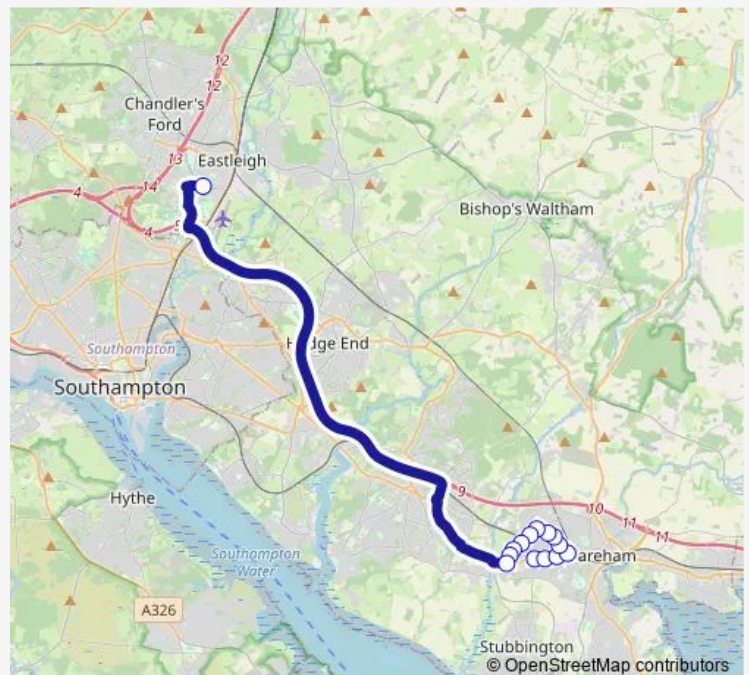

Blackbrook Road

Oak Road

Hammond Road

Highlands Post Office

Hillson Drive

Greyfriars Road

Catisfield Road

Hampton Grove

### Route schedule

Peak Lane — Barton Peveril College

Monday 09:35

Tuesday 07:30

Wednesday 07:30

Thursday 07:30

Friday 07:30

Saturday —

### Route info

Direction: Peak Lane

Stops: 14

Trip Duration: 0 hour 40 min

**Direction**

Barton Peveril College — Peak Lane

19 stops

[Open route schedule](#)