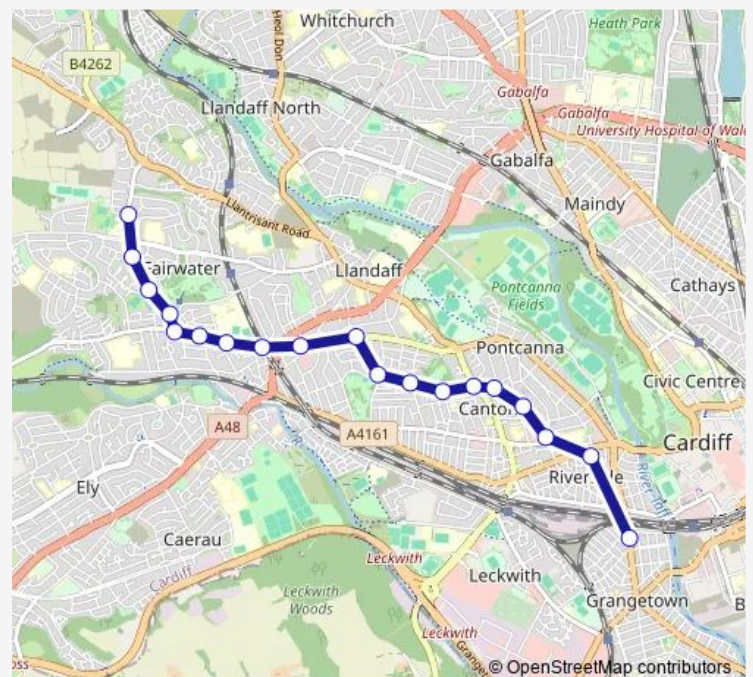

### Route schedule

Bracken Place — Clare Road

Monday 15:15

Tuesday 15:15

Wednesday 15:15

Thursday 15:15

Friday 15:15

Saturday —

### Route info

Direction: Bracken Place

Stops: 19

Trip Duration: 0 hour 27 min

604 — Leckwith - Ysgol Plasmawr via Grangetown