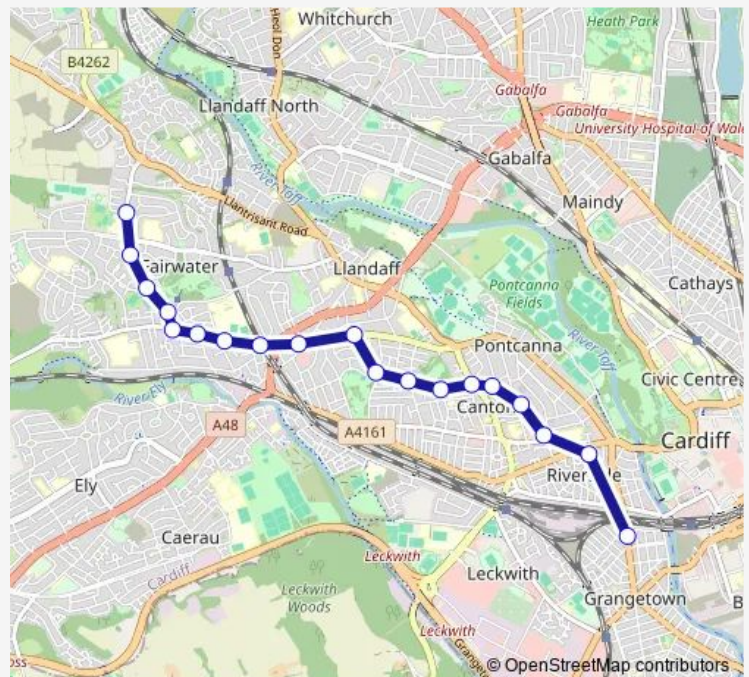

### Route schedule

Bracken Place — Clare Road

Monday 15:15

Tuesday 15:15

Wednesday 15:15

Thursday 15:15

Friday 15:15

Saturday —

### Route info

Direction: Bracken Place

Stops: 19

Trip Duration: 0 hour 27 min

604 — Leckwith - Ysgol Plasmawr via Grangetown