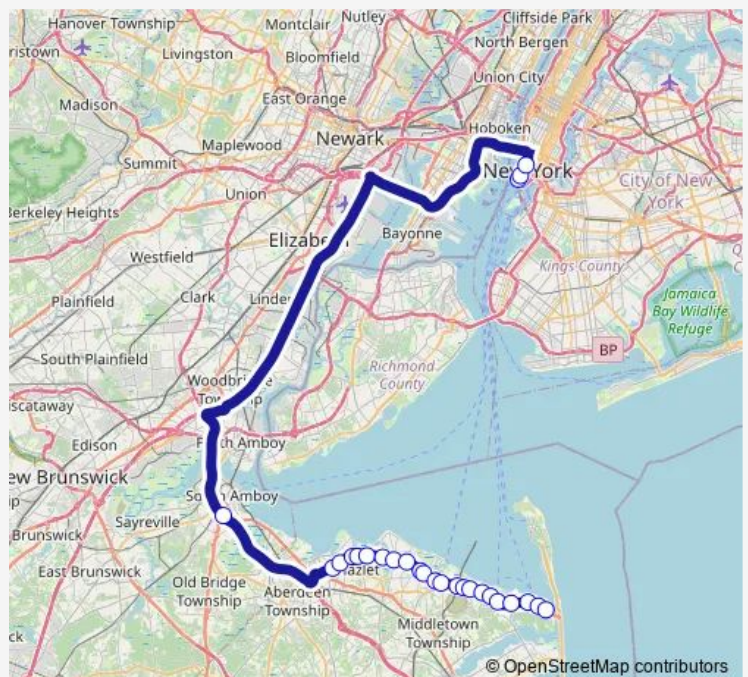

Atlantic Highlands - Rt 36 @ Ave D (Northbound)

Leonardo - Rt 36 @ Thompson Ave / Leonardo Terminal (Northbound)

Leonardo - Rt 36 @ Appleton Ave / Wawa (Northbound)

Leonardo - Rt 36 @ Earle Naval Base (Northbound)

Keansburg - Rt 36 @ Main St (Northbound)

Hazlet - Rt-36 @ Laurel Ave (Northbound)

Hazlet - Rt-36 @ Brown Ave (Northbound)

Union Beach - Rt-36 @ Rose Ln (Northbound)

Union Beach - Rt-36 @ Harris Ave (Northbound)

### Route schedule

Highlands - Rt 36 @ Miller St (Northbound) — Broadway at Exchange Pl#

Monday 05:00

Tuesday 05:00

Wednesday 05:00

Thursday 05:00

Friday 05:00

Saturday —

### Route info

Direction: Highlands - Rt 36 @ Miller St (Northbound)

Stops: 30

Trip Duration: 1 hour 36 min

604 — Route 36 - Wall Street

Union Beach - Rt 36 @ Union Ave (Northbound)

Union Beach - Rt 36 @ Seagate Ave (Northbound)