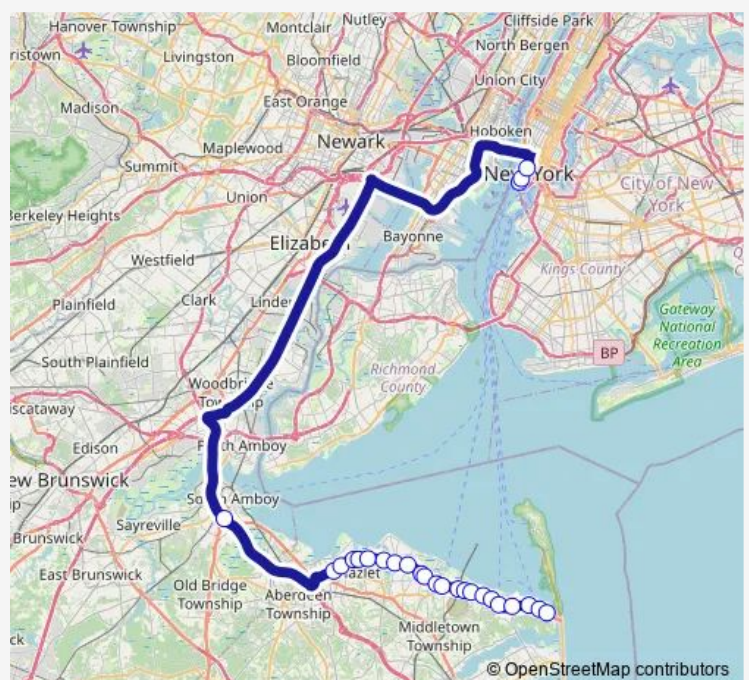

Atlantic Highlands - Rt 36 @ Thousand Oaks Dr (Northbound)

Rt-36 at Grand Ave

Rt-36 at 1st Ave

Atlantic Highlands - Rt 36 @ Ave D (Northbound)

Leonardo - Rt 36 @ Thompson Ave / Leonardo Terminal (Northbound)

Hazlet - S Laurel Ave @ Adam Pl (Northbound)

### Route schedule

Highlands - Rt 36 @ Miller St (Northbound) — Broadway at Exchange Pl#

Monday 05:30

Tuesday 05:30

Wednesday 05:30

Thursday 05:30

Friday 05:30

Saturday —

### Route info

Direction: Highlands - Rt 36 @ Miller St (Northbound)

Stops: 37

Trip Duration: 1 hour 37 min

604 — Route 36 - Wall Street

Hazlet - S Laurel Ave @ Middle Rd (Northbound)

Hazlet - Middle Rd @ Azee Dr (Northbound)