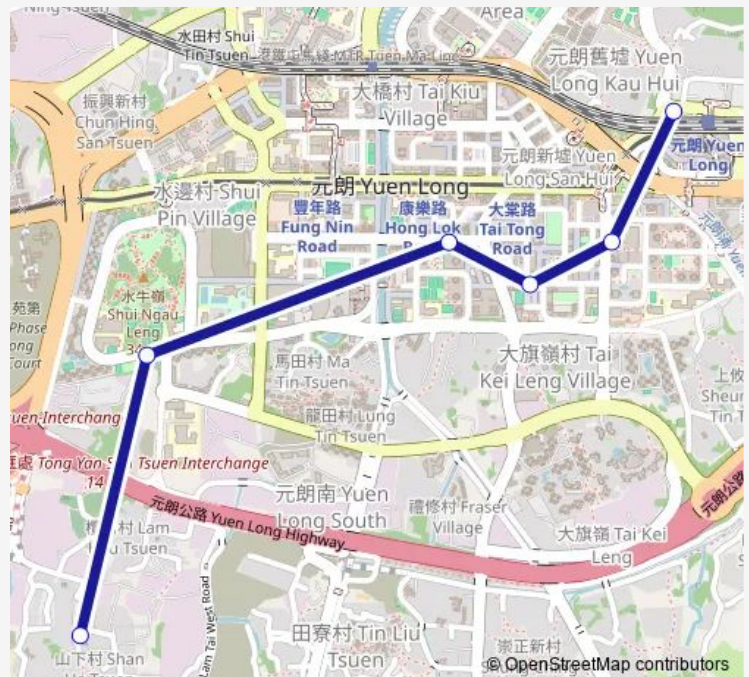

KAU YUK Road, Near Hing FAT House

Town Park Road South, Near Yuen Long Park

Shan HA Tsuen Minibus Terminus

Route schedule

Yuen Long Station (North) Public Transport Interchange —
Shan HA Tsuen Minibus Terminus

Monday 05:45-18:50

Tuesday 05:45-18:50

Wednesday 05:45-18:50

Thursday 05:45-18:50

Friday 05:45-18:50

Saturday 05:45-18:50

Sunday 05:45-18:50

Route info

Direction: Yuen Long Station (North) Public Transport Interchange

Stops: 6

Trip Duration: 0 hour 12 min

Direction

Shan HA Tsuen Minibus Terminus — Fung Cheung Road Near WAH Ting House, Fung Ting Court|Fung Cheung Road, Near WAH Ting Court, Fung Ting Court|Fung Cheung Road, Near WAH Ting House, Fung Ting Court|Fung Cheung Road Minibus Terminus

5 stops

[Open route schedule](#)

Shan HA Tsuen Minibus Terminus

Town Park Road South, Near Yuen Long Park

KAU YUK Road, Near PAK YEE Building

Yuen Long Station (North) Public Transport Interchange

Fung Cheung Road Near WAH Ting House, Fung Ting Court|Fung Cheung Road, Near WAH Ting Court, Fung Ting Court|Fung Cheung Road, Near WAH Ting House, Fung Ting Court|Fung Cheung Road Minibus Terminus