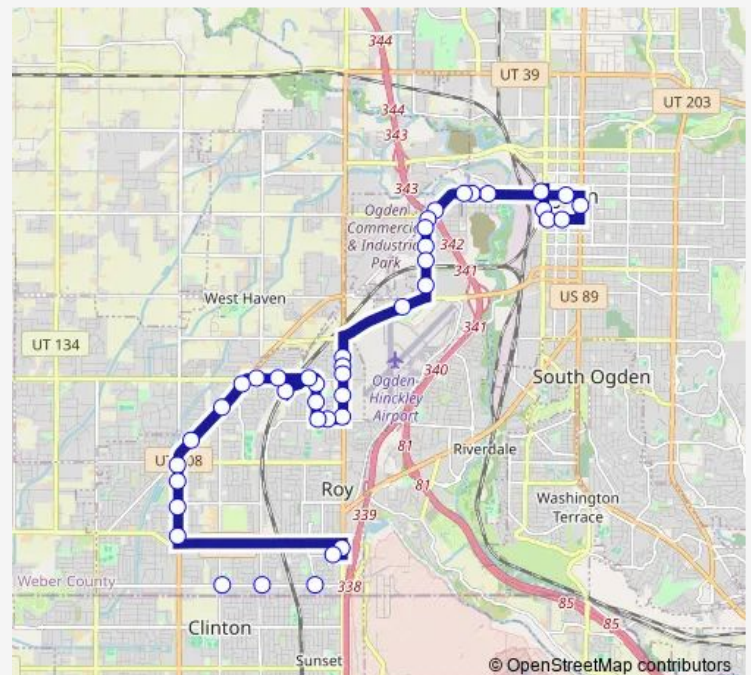

2175 W / 4250 S (Sb)

2175 W / 4400 S (Sb)

4400 S / 2050 W (Eb)

Route schedule

5700 S / 2000 W (Wb) — Ogden Central Station (Bay J)

Monday 05:54-20:22

Tuesday 05:54-20:22

Wednesday 05:54-20:22

Thursday 05:54-20:22

Friday 05:54-20:22

Saturday —

Sunday —

Route info

Direction: 5700 S / 2000 W (Wb)

Stops: 43

Trip Duration: 0 hour 37 min

24th St / D Ave (Eb)

24th St / C Ave (Eb)

24th St / Lincoln Ave (EB)

Washington Blvd / 24th St (Sb)

Washington Blvd / 25th St (Sb)

26th St / Wall Ave (Wb)

Wall Ave / 25th St (Nb)

Ogden Central Station (Bay J)

Direction

Ogden Central Station (Bay J) — 5700 S / 2000 W (Wb)

41 stops

[Open route schedule](#)

Ogden Central Station (Bay J)

Wall Ave / 25th St (Sb)

26th St / Wall Ave (Eb)

26th St / Lincoln Ave (Eb)