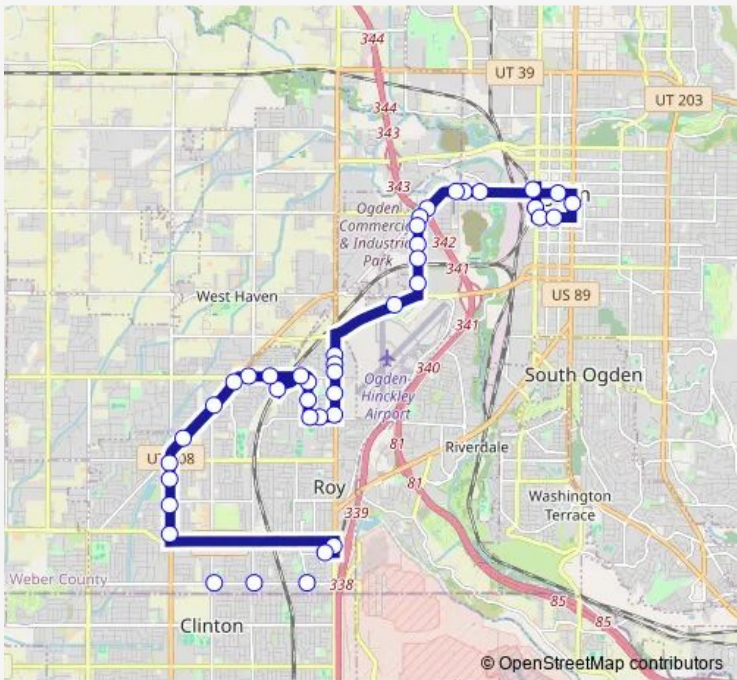

Bus 604 West Ogden

[Go to website](#)

Direction
 5700 S / 2000 W (Wb) — Ogden Central Station (Bay J)
 43 stops
[Open route schedule](#)

- 5700 S / 2000 W (Wb)
- 6000 S / 2200 W (Wb)
- 6000 S / 2700 W (Wb)
- 6000 S / 3100 W (Wb)
- 3500 W / 5500 S (Nb)
- 3500 W / 5400 S (Nb)
- 3500 W / 5225 S (Nb)
- 3500 W / 5000 S (Nb)
- 3500 W / 4800 S (Nb)
- Midland Dr / 4600 S (Nb)
- Midland Dr / Canterbury Crossing Dr
- Midland Dr / 2900 W (Nb)
- Midland Dr / 4000 S (Nb)
- 4000 S / 2725 W (Eb)
- 4000 S / Westlake Dr (Eb)
- 4000 S / 2600 W (Eb)
- Roy Station (Bay C)
- 4000 S / 2175 W (Eb)
- 2175 W / 4250 S (Sb)
- 2175 W / 4400 S (Sb)
- 4400 S / 2050 W (Eb)

Route schedule
 5700 S / 2000 W (Wb) — Ogden Central Station (Bay J)

Monday	05:54-20:22
Tuesday	05:54-20:22
Wednesday	05:54-20:22
Thursday	05:54-20:22
Friday	05:54-20:22
Saturday	—
Sunday	—

Route info
 Direction: 5700 S / 2000 W (Wb)
 Stops: 43
 Trip Duration: 0 hour 36 min

24th St / C Ave (Eb)

24th St / Lincoln Ave (Eb)

Washington Blvd / 24th St (Sb)

Washington Blvd / 25th St (Sb)

26th St / Wall Ave (Wb)

Wall Ave / 25th St (Nb)

Ogden Central Station (Bay J)

Direction

Ogden Central Station (Bay J) — 5700 S / 2000 W (Wb)

41 stops

[Open route schedule](#)

Ogden Central Station (Bay J)

Wall Ave / 25th St (Sb)

26th St / Wall Ave (Eb)

26th St / Lincoln Ave (Eb)

Washington Blvd / 25th St (Nb)