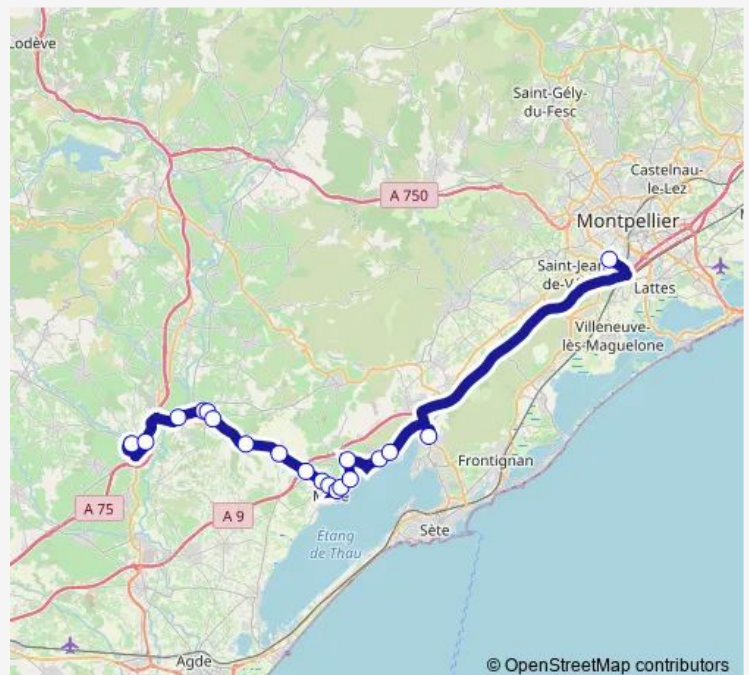

Route schedule

Montpellier - Sabines Tw2 — Pezenas - Gare Routiere

Monday 09:30-19:30

Tuesday 09:30-19:30

Wednesday 09:30-19:30

Thursday 09:30-19:30

Friday 09:30-19:30

Saturday 09:30-18:45

Sunday —

Route info

Direction: Montpellier - Sabines Tw2

Stops: 18

Trip Duration: 1 hour 5 min

© OpenStreetMap contributors

604 — Montpellier - A9 - Pézenas

BusMaps

Direction

Pezenas - Lycee College — Montpellier - Sabines Tw2

19 stops

[Open route schedule](#)

Pezenas - Lycee College

Pezenas - Gare Routiere

Aumes - Emb. RD 613

Montagnac - RTE DE Beziers