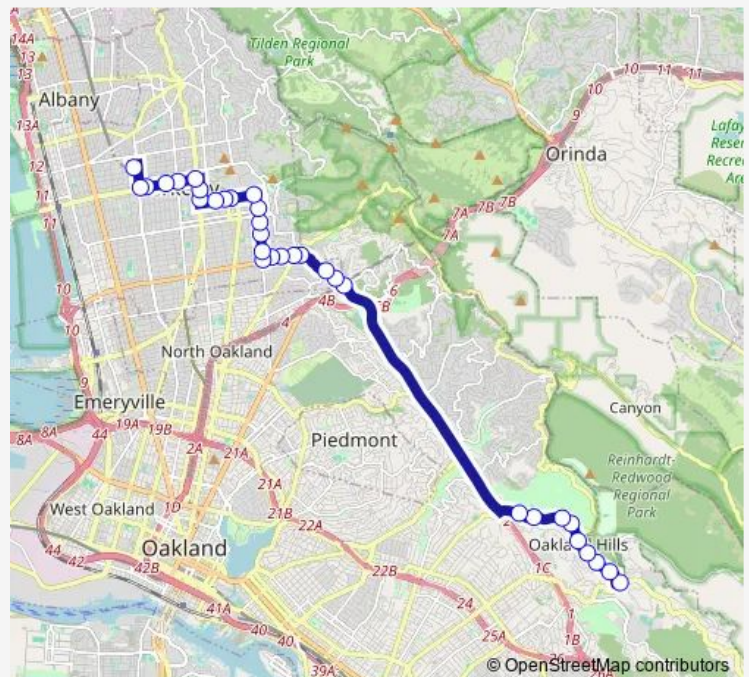

Bancroft Way & Telegraph Av

Bancroft Way & Dana St

Bancroft Way & Ellsworth St

Route schedule

Lincoln Av & Head Royce School — North Berkeley Bart

Monday 15:30

Tuesday 15:30

Wednesday 15:30

Thursday 15:30

Friday 15:30

Saturday —

Sunday —

Route info

Direction: Lincoln Av & Head Royce School

Stops: 29

Trip Duration: 0 hour 39 min

University Av & California St

University Av & Sacramento St

North Berkeley Bart

Direction

5500 Redwood Rd & Hebrew Day School — North Berkeley Bart

33 stops

[Open route schedule](#)

5500 Redwood Rd & Hebrew Day School

Thursday 07:17

Friday 07:17

Saturday —

Sunday —

Route info

Direction: North Berkeley Bart

Stops: 35

Trip Duration: 0 hour 55 min