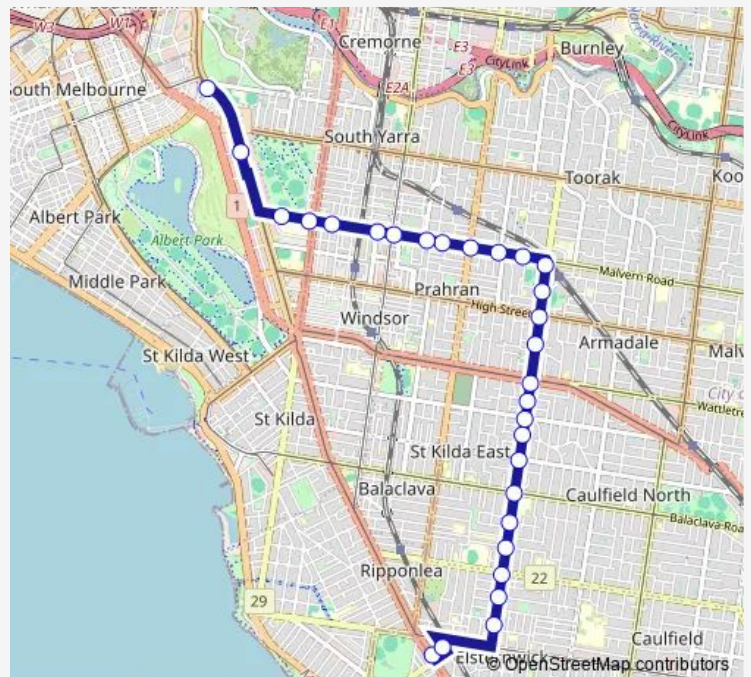

Barnato Gr/Orrong Rd (Armadale)

High St/Orrong Rd (Prahran)

Toorak Station/Orrong Rd (Prahran)

Malvern Rd/Orrong Rd (Prahran)

A'Beckett St/Malvern Rd (Prahran)

Chatsworth Rd/Malvern Rd (Prahran)

Williams Rd/Malvern Rd (Prahran)

Francis St/Malvern Rd (South Yarra)

Route schedule

Rusden St/Nepean Hwy Service Rd (Elsternwick) — Anzac Station/St Kilda Rd (Melbourne City)

Monday	05:57-23:30
Tuesday	05:57-23:30
Wednesday	05:57-23:30
Thursday	05:57-23:30
Friday	05:57-23:30
Saturday	06:13-23:11
Sunday	07:15-23:30

Route info

Direction: Rusden St/Nepean Hwy Service Rd (Elsternwick)

Stops: 29

Trip Duration: 0 hour 32 min

604 — Gardenvale - Alfred Hospital

Bendigo St/Malvern Rd (South Yarra)

Chapel St/Malvern Rd (South Yarra)