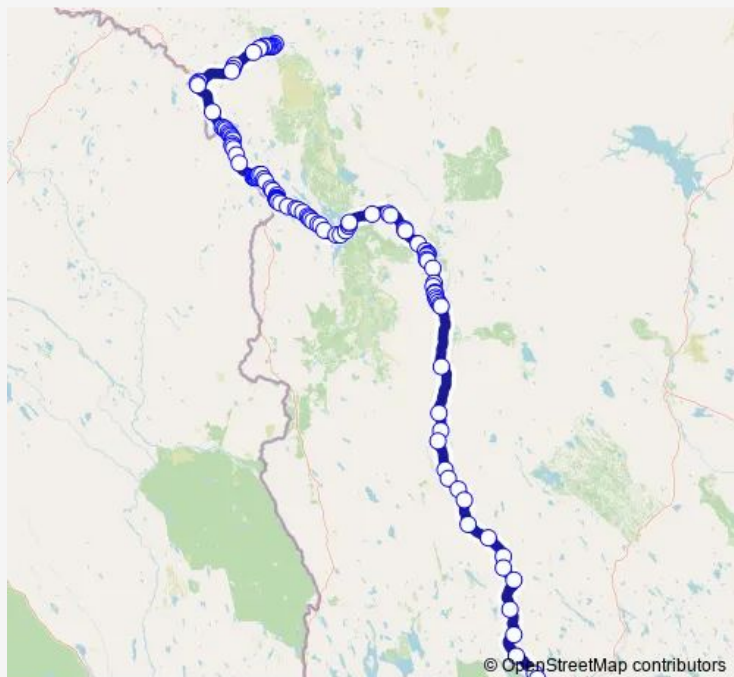

Saturday 07:30

Sunday 07:30

**Route info**

Direction: Hotelli Hetta L

Stops: 116

Trip Duration: 4 hour 45 min

© OpenStreetMap contributors

■ F43 — Enontekiö - Kittilä - Rovaniemi