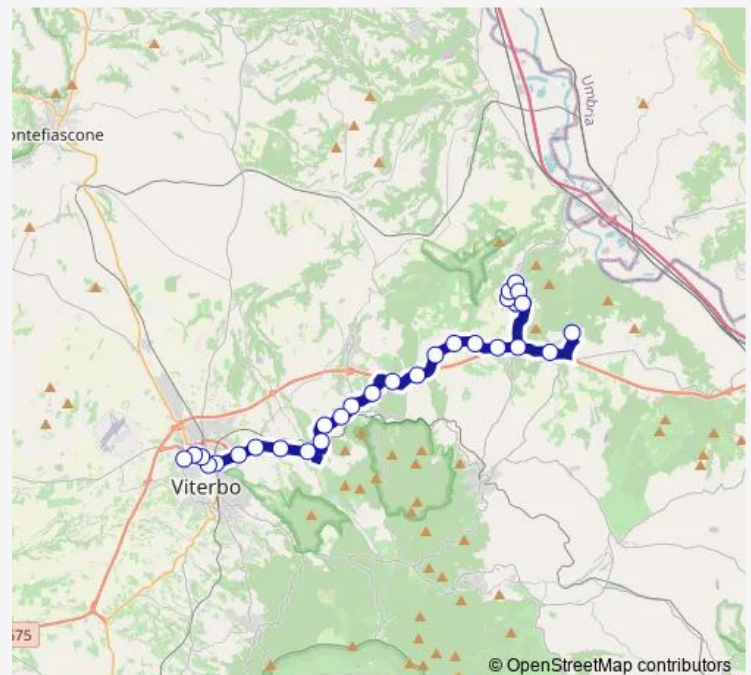

Vitorchiano | Via Ortana (Km 8) # f2008

Vitorchiano | Pallone # f1745

Viterbo | Via Ortana (Km 7) # f1746

Viterbo | Via Ortana Str. Cerretani # f1747

Viterbo | Via Ortana Str. Gramignana # f1748

Route schedule

Soriano | Chia # f1982 — VITERBO | Riello # f641

| | |
|-----------|-------|
| Monday | 13:10 |
| Tuesday | 13:10 |
| Wednesday | 13:10 |
| Thursday | 13:10 |
| Friday | 13:10 |
| Saturday | 13:05 |
| Sunday | — |

Route info

Direction: Soriano | Chia # f1982

Stops: 30

Trip Duration: 0 hour 35 min

Chia - Viterbo # Sr28a

Viterbo | Bagnaia # f1749

Viterbo | Viale Fiume Via Pian Quercia # f1750

Viterbo | La Quercia # f1751

Viterbo | Viale Trieste Via Granati # f1752

Viterbo | Viale Trieste Via Pola # f1753

VITERBO | Porta Fiorentina FS # f671

VITERBO | Largo Garbini # f672

VITERBO | Via Moro # f673

VITERBO | Riello # f641

Bus time schedules and route maps are available in an offline PDF at busmaps.com. Use the busmaps.com website to see live bus times, train schedule or subway schedule, and step-by-step directions for all public transit in Bomarzo