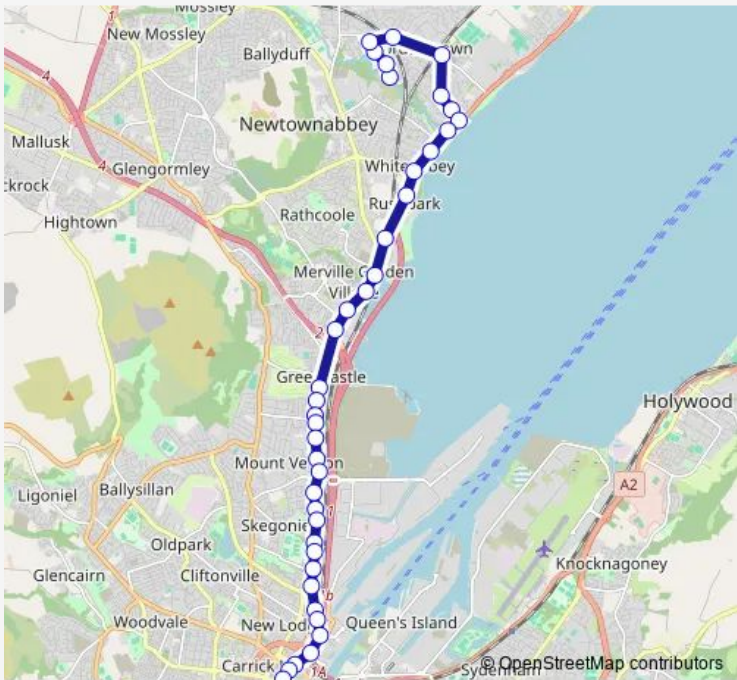

Bus 2G Monkstown - City Centre

[Go to website](#)

Direction
 Donegall Place — Devenish Drive
 46 stops
[Open route schedule](#)

- Donegall Place
- Victoria Square Victoria Street
- High Street
- North Street
- Central Library
- Ulster University Belfast
- Little Patrick Street
- York Street
- St Paul's
- Mountcollyer Road
- Grove Place
- Bute Street
- Skegoneill Avenue
- Seaview
- York Park
- Fortwilliam Crescent
- Fortwilliam
- Mount Vernon House
- Lowwood Park
- Loughside
- Donegall Park Avenue

Route schedule
 Donegall Place — Devenish Drive

Monday	07:30-20:40
Tuesday	07:30-20:40
Wednesday	07:30-20:40
Thursday	07:30-20:40
Friday	07:30-20:40
Saturday	09:30-20:40
Sunday	—

Route info
 Direction: Donegall Place
 Stops: 46
 Trip Duration: 0 hour 38 min

Route info

Direction: Devenish Drive

Stops: 41

Trip Duration: 0 hour 33 min

Fortwilliam Crescent

York Drive

Seaview

Skegoneill Avenue

Fife Street

Ivan Street

Mountcollyer Road

St Paul's

York Street Station [bus stop]

Dock Street

Nelson Street Bridge

Dunbar Link