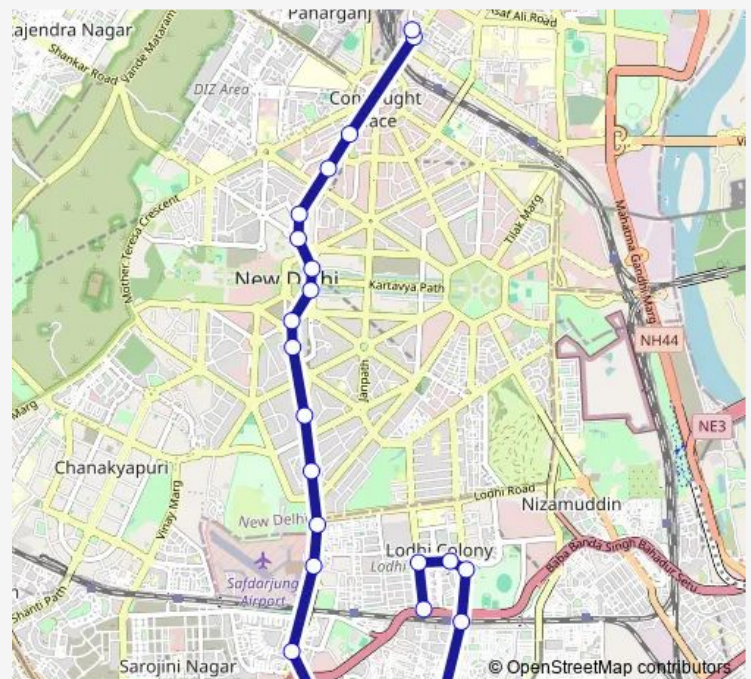

Thursday 06:00-19:20

Friday 06:00-19:20

Saturday 06:00-19:20

Sunday 06:00-19:20

Route info

Direction: Kushak Nallah Depot

Stops: 25

Trip Duration: 0 hour 49 min

460stdn

BusMaps

PS Parliament / Jantar Mantar

Palika Kendra

Shivaji Park

Minto Road Terminal

460stIdn Bus time schedules and route maps are available in an offline PDF at busmaps.com. Use the busmaps.com website to see live bus times, train schedule or subway schedule, and step-by-step directions for all public transit in New Delhi