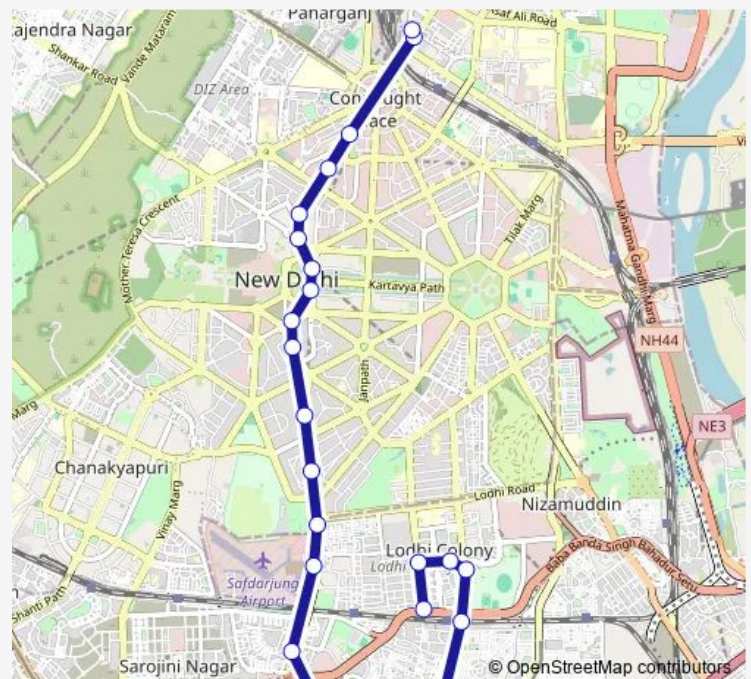

Bus 460stdn

[Go to website](#)

Direction

Kushak Nallah Depot — Minto Road Terminal

25 stops

[Open route schedule](#)

Kushak Nallah Depot

Lodhi Colony

Central School Lodhi Road

J L Nehru Stadium

Sewa Nagar Flyover

Defence Colony (Homyopathic College)

PT College Kotla

South Extension

South Extn Kotla Petrol Pump

Aiims

Kidwai Nagar

SJ Airport

S J Madrasa

Tughlaq Crescent

PS Tughlaq Road

Krishan Menon Marg

Sunheri Masjid/G Block

Udyog Bhawan

Rail Bhawan Metro Station / Krishi Bhawan

Red Cross Road

Aakashwani Bhawan

Route schedule

Kushak Nallah Depot — Minto Road Terminal

Monday 06:00-19:20

Tuesday 06:00-19:20

Wednesday 06:00-19:20

Thursday 06:00-19:20

Friday 06:00-19:20

Saturday 06:00-19:20

Sunday 06:00-19:20

Route info

Direction: Kushak Nallah Depot

Stops: 25

Trip Duration: 0 hour 49 min

460stdn

BusMaps