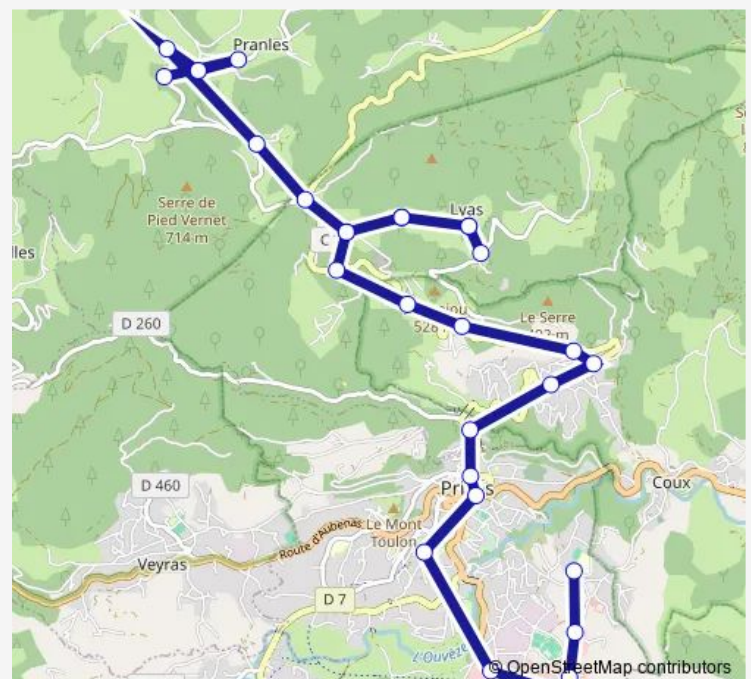

Thursday 11:50-16:20

Friday 11:50-16:20

Saturday —

Sunday —

Route info

Direction: Collège Bernard de Ventadour

Stops: 29

Trip Duration: 0 hour 45 min

LIGNE F — Pranles-Lyas-Coux Rd02-Privas

La Taiga

Les Ecureuils

Moulin à Vent

Pivernet

Crt La Charrière

Crt Cordon Blanc

Ecole

Le Babel

Direction

Ecole — Collège Bernard de Ventadour

28 stops

[Open route schedule](#)

Ecole

Crt Cordon Blanc

Crt La Charrière

Monday 07:30-13:30

Tuesday 07:30-13:30

Wednesday 07:30-13:30

Thursday 07:30-13:30

Friday 07:30-13:30

Saturday —

Sunday —

Route info