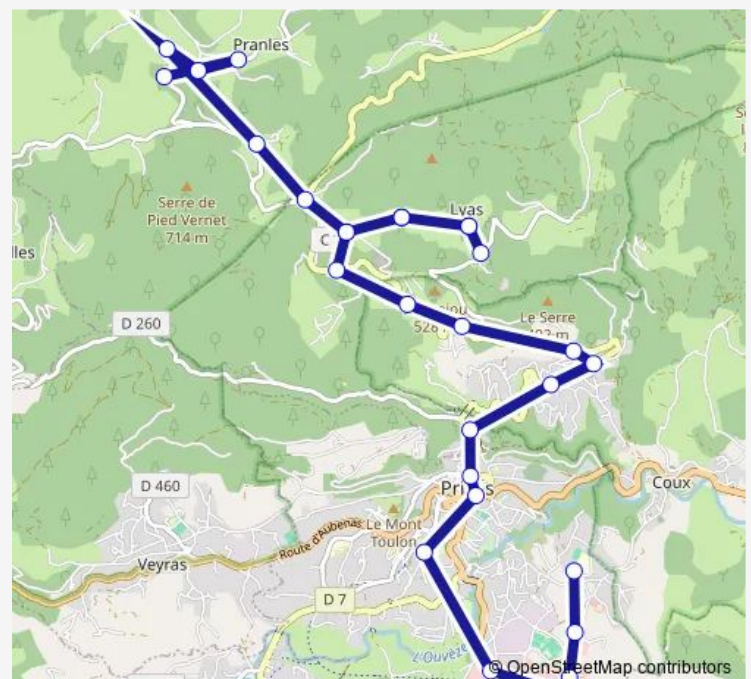

Thursday 11:50-16:20

Friday 11:50-16:20

Saturday —

Sunday —

Route info

Direction: Collège Bernard de Ventadour

Stops: 29

Trip Duration: 0 hour 45 min

■ Ligne F — Pranles-Lyas-Coux Rd02-Privas

La Taiga

Les Ecureuils

Moulin à Vent

Pivernet

Crt La Charrière

Crt Cordon Blanc

Ecole

Le Babel

Direction

Ecole — Collège Bernard de Ventadour

28 stops

[Open route schedule](#)

Ecole

Crt Cordon Blanc

Crt La Charrière

Monday 07:30-13:30

Tuesday 07:30-13:30

Wednesday 07:30-13:30

Thursday 07:30-13:30

Friday 07:30-13:30

Saturday —

Sunday —

Route info