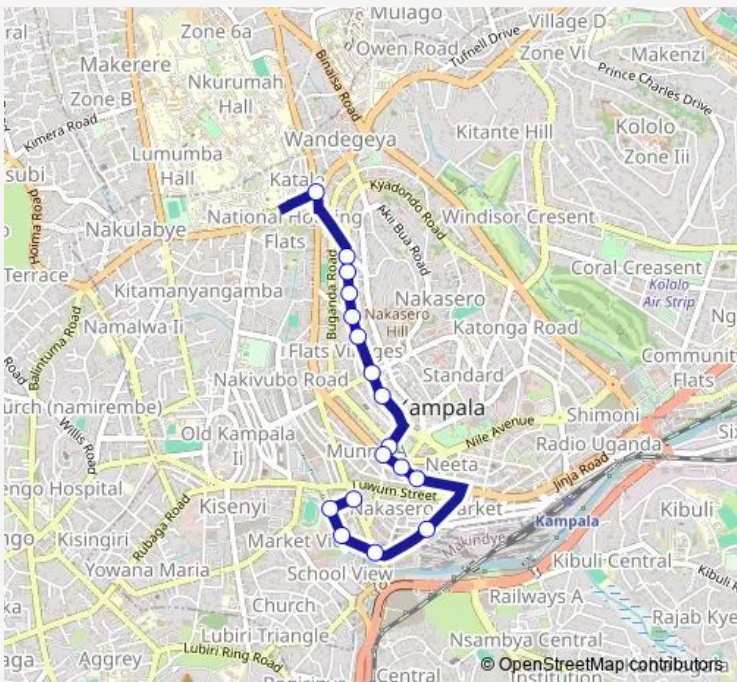

Bus Ka016 Makarere University Main Gate-Old Taxi Park

[Go to website](#)

**Direction**  
 Wandegeya Police Station - Roundabout — Kampala Old Taxi Park

17 stops

[Open route schedule](#)

- Wandegeya Police Station - Roundabout
- National Drugs Authority
- St. Catherine Hospital
- Padre Pio House
- Soliz House
- Twed Plaza
- French Embassy
- The Prestige Hotel Suites
- City Square - Central Police Station
- City Square
- Crane Bank - City Square
- Bank of Uganda Kampala
- Nakasero Market
- Shoprite - Total Petrol Station (Ben Kiawanuka St)
- Mukwano Arcade
- Cooper Complex Taxi Park - Owino Parkyard Market
- Kampala Old Taxi Park

**Route schedule**  
 Wandegeya Police Station - Roundabout — Kampala Old Taxi Park

Monday	06:30-19:00
Tuesday	06:30-19:00
Wednesday	06:30-19:00
Thursday	06:30-19:00
Friday	06:30-19:00
Saturday	06:30-19:00
Sunday	06:30-19:00

**Route info**

Direction: Wandegeya Police Station - Roundabout

Stops: 17

Trip Duration: 0 hour 49 min

## Route schedule

Kampala Old Taxi Park — Wandegeya Police Station - Roundabout

Monday 06:30-19:00

Tuesday 06:30-19:00

Wednesday 06:30-19:00

Thursday 06:30-19:00

Friday 06:30-19:00

Saturday 06:30-19:00