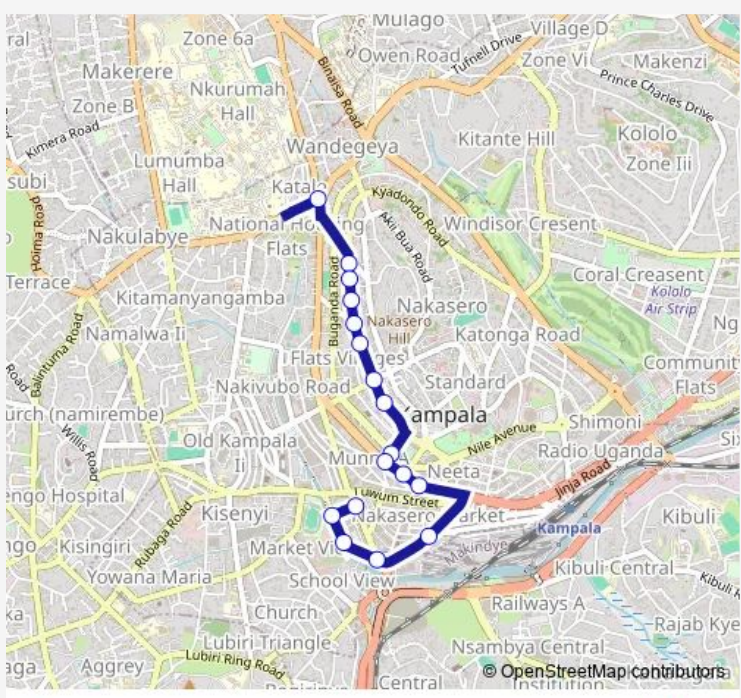

Bus KA016 Makerere University Main Gate-Old Taxi Park

[Go to website](#)

Direction
 Wandegeya Police Station - Roundabout — Kampala Old Taxi Park
 17 stops
[Open route schedule](#)

- Wandegeya Police Station - Roundabout
- National Drugs Authority
- St. Catherine Hospital
- Padre Pio House
- Soliz House
- Twed Plaza
- French Embassy
- The Prestige Hotel Suites
- City Square - Central Police Station
- City Square
- Crane Bank - City Square
- Bank of Uganda Kampala
- Nakasero Market
- Shoprite - Total Petrol Station (Ben Kiawanuka St)
- Mukwano Arcade
- Cooper Complex Taxi Park - Owino Parkyard Market
- Kampala Old Taxi Park

Route schedule
 Wandegeya Police Station - Roundabout — Kampala Old Taxi Park

Monday	06:30-19:00
Tuesday	06:30-19:00
Wednesday	06:30-19:00
Thursday	06:30-19:00
Friday	06:30-19:00
Saturday	06:30-19:00
Sunday	06:30-19:00

Route info
 Direction: Wandegeya Police Station - Roundabout
 Stops: 17
 Trip Duration: 0 hour 33 min

KA016 — Makerere University Main Gate-Old Taxi Park **BusMaps**

Direction

Kampala Old Taxi Park — Wandegeya Police Station - Roundabout

Kampala Old Taxi Park — Wandegeya Police Station - Roundabout

Monday 06:30-19:00

Tuesday 06:30-19:00

Wednesday 06:30-19:00

Thursday 06:30-19:00

Friday 06:30-19:00

Saturday 06:30-19:00

Sunday 06:30-19:00