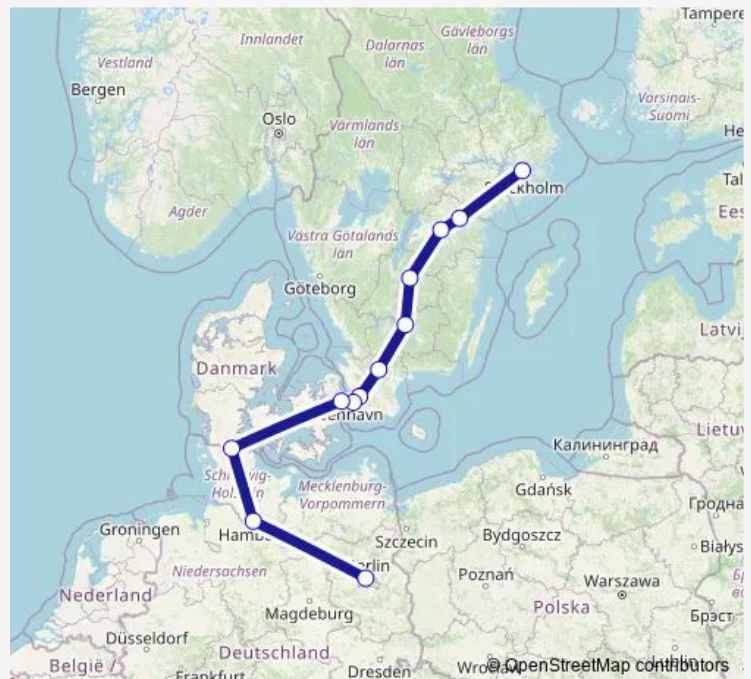

Alvesta station

Hässleholm Centralstation

Lund Centralstation

Malmö Centralstation

Copenhagen Airport

Padborg

Hamburg Hbf

Berlin Hbf

### Route schedule

Stockholm Centralstation — Berlin Hbf

Monday 17:34

Tuesday 17:34

Wednesday 17:34

Thursday 17:34

Friday 17:34

Saturday —

### Route info

Direction: Stockholm Centralstation

Stops: 12

Trip Duration: 15 hour 50 min

■ 345

**Direction**

undefined — undefined

0 stops