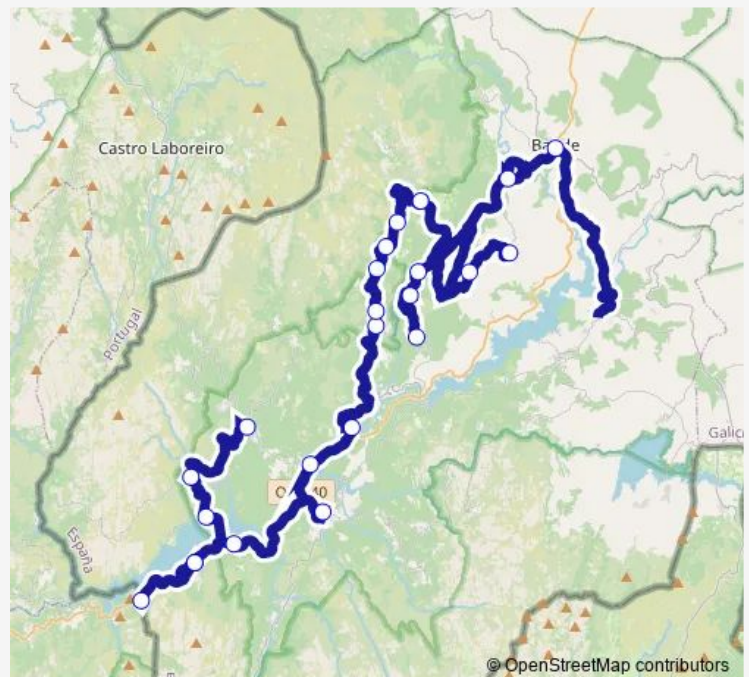

Thursday —

Friday —

Saturday —

Sunday —

Route info

Direction: Entrimo

Stops: 23

Trip Duration: 1 hour 32 min

XG601004 — Bande-Entrimo (Feiras DE Bande)

Cados

Bande

Direction

Bande — Entrimo

23 stops

[Open route schedule](#)

Bande

Cados

Nigueroa

Vilariño

Gaiás (Pobo)

Facos

Lobeira

Parada Do Monte

Senderiz

Monday 12:45

Tuesday 12:45

Wednesday —

Thursday —

Friday —

Saturday —

Sunday —

Route info