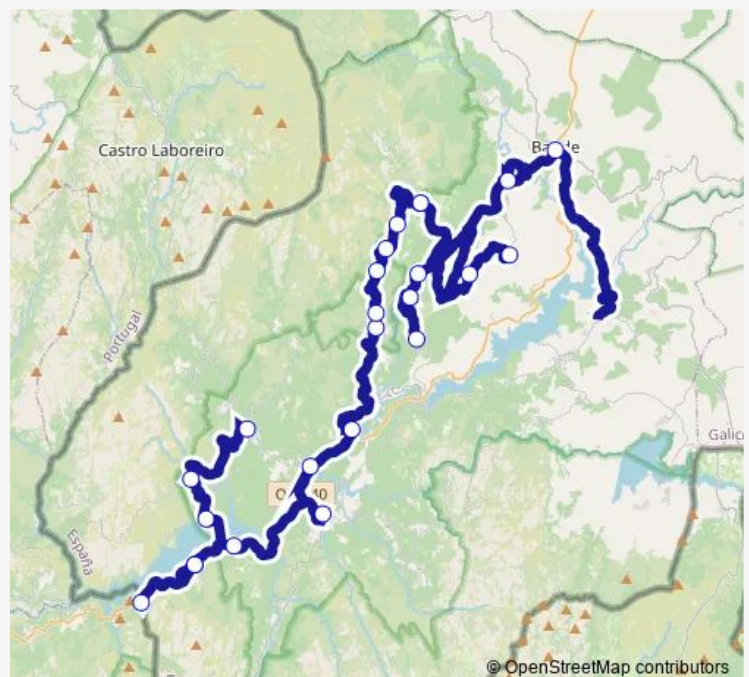

Thursday 08:00

Friday 08:00

Saturday —

Sunday —

Route info

Direction: Entrimo

Stops: 23

Trip Duration: 1 hour 32 min

Xg601004 — Bande-Entrimo (Feiras DE Bande)

Cados

Bande

Direction

Bande — Entrimo

23 stops

[Open route schedule](#)

Bande

Cados

Nigueroa

Vilariño

Gaiás (Pobo)

Facos

Lobeira

Parada Do Monte

Senderiz

Monday —

Tuesday —

Wednesday —

Thursday 12:45

Friday 12:45

Saturday —

Sunday —

Route info