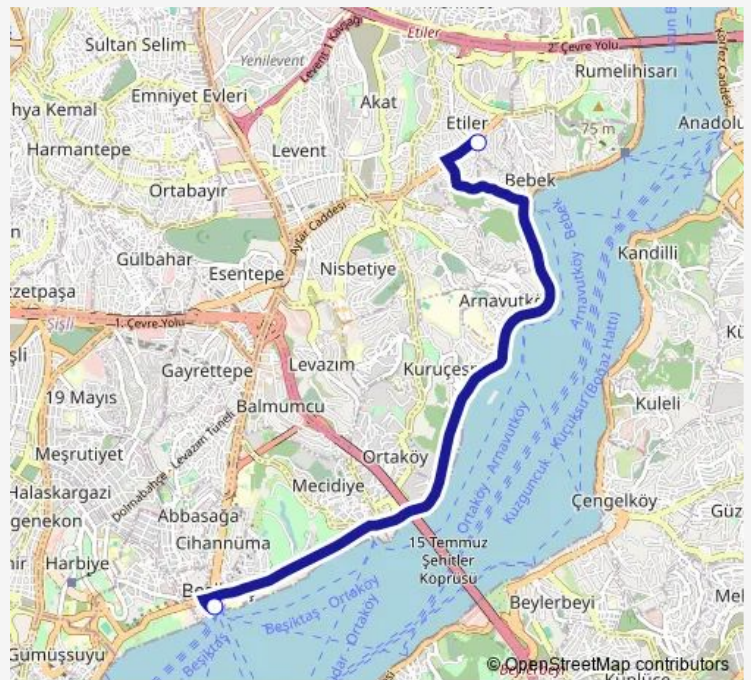

Bus Beşiktaş - Etiler Metro Beşiktaş-Kuruçeşme-Bebek-Beşiktaş - Etiler Metro

[Go to website](#)

Direction

Beşiktaş — Etiler Metro

2 stops

[Open route schedule](#)

Beşiktaş

Etiler Metro

Route schedule

Beşiktaş — Etiler Metro

| | |
|-----------|-------|
| Monday | 06:00 |
| Tuesday | 06:00 |
| Wednesday | 06:00 |
| Thursday | 06:00 |
| Friday | 06:00 |
| Saturday | 06:00 |
| Sunday | 08:00 |

Route info

Direction: Beşiktaş

Stops: 2

Trip Duration: 0 hour 11 min

■ Beşiktaş - Etiler Metro — Beşiktaş-Kuruçeşme-Bebek-Beşiktaş - Etiler Metro

BusMaps

Direction

Etiler Metro — Beşiktaş

Route info

Direction: Etiler Metro

Stops: 2

Trip Duration: 0 hour 12 min

Beşiktaş - Etiler Metro Bus time schedules and route maps are available in an offline PDF at busmaps.com. Use the busmaps.com website to see live bus times, train schedule or subway schedule, and step-by-step directions for all public transit in Istanbul