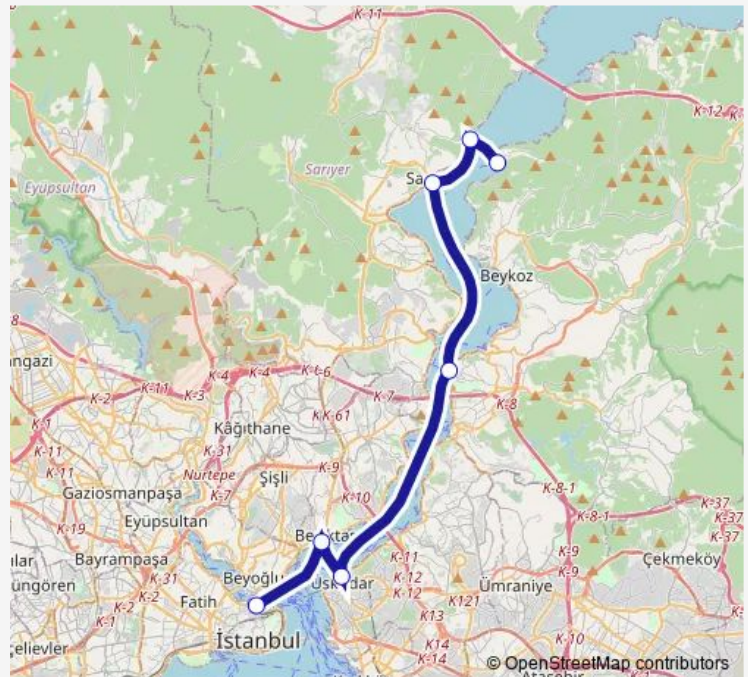

Ferry UZUN-BĞZ Uzun Boğaz Turu

[Go to website](#)

Direction

Eminönü-Kadıköy Şh. — Anadolu Kavağı Şh.

7 stops

[Open route schedule](#)

Eminönü-Kadıköy Şh.

Beşiktaş-Kadıköy Şh.

Üsküdar Şh.

Kanlıca Şh.

Sarıyer Şh.

Rumeli Kavağı Şh.

Anadolu Kavağı Şh.

Route schedule

Eminönü-Kadıköy Şh. — Anadolu Kavağı Şh.

Monday 10:35

Tuesday 10:35

Wednesday 10:35

Thursday 10:35

Friday 10:35

Saturday 10:35

Sunday 10:35

Route info

Direction: Eminönü-Kadıköy Şh.

Stops: 7

Trip Duration: 1 hour 52 min

UZUN-BĞZ — Uzun Boğaz Turu

BusMaps