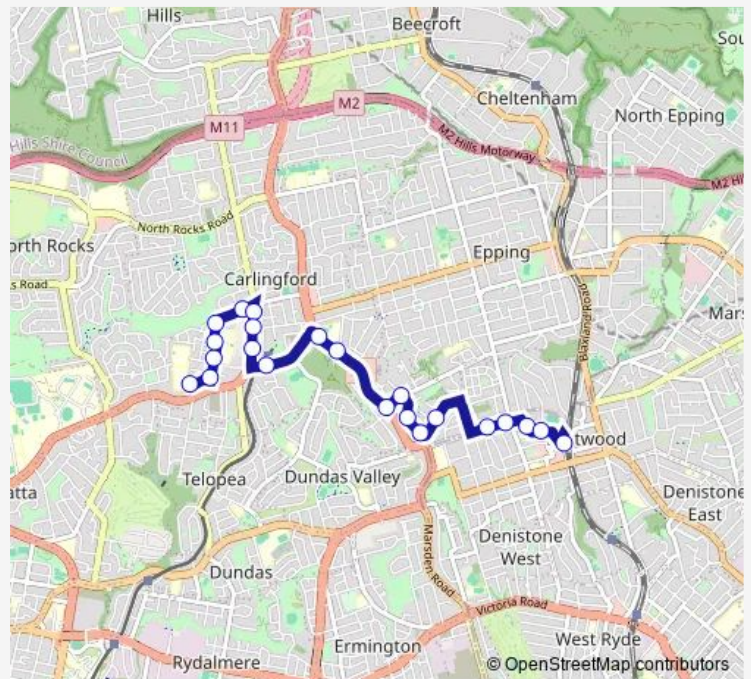

School Bus 616w Cumberland High School to Eastwood Station

[Go to website](#)

Direction

Cumberland High School, Dunmore Av — Eastwood Station, West Pde, Stand A

22 stops

[Open route schedule](#)

- Cumberland High School, Dunmore Av
- Baker St At Dunmore Av
- Baker St After Felton Rd
- Baker St Opp James Ruse Agricultural High School
- Baker St Opp Lynch Cl
- Moseley St At Baker St
- Jenkins Rd After Moseley St
- Jenkins Rd At Post Office St
- Jenkins Rd Before James St
- Pennant Hills Rd At Lloyds Av
- Carlingford Village Shopping Centre, Marsden Rd
- Macquarie Community College, Marsden Rd
- Marsden Rd At Mobbs Lane
- Mobbs Lane Shops, Mobbs Lane
- Raimonde Rd Opp Maismonde Pl
- Raimonde Rd Opp Apollo Pl
- Raimonde Rd At Lexington Av
- Terry Rd Opp Tarrants Av
- Terry Rd Before Midson Rd
- Hillview Rd Opp Marist College

Route schedule

Cumberland High School, Dunmore Av — Eastwood Station, West Pde, Stand A

Monday	15:15
Tuesday	15:15
Wednesday	15:15
Thursday	15:15
Friday	15:15
Saturday	—
Sunday	—

Route info

Direction: Cumberland High School, Dunmore Av

Stops: 22

Trip Duration: 0 hour 24 min

Hillview Rd Opp St Kevin's Primary School

Eastwood Station, West Pde, Stand A

616w School Bus time schedules and route maps are available in an offline PDF at busmaps.com. Use the busmaps.com website to see live bus times, train schedule or subway schedule, and step-by-step directions for all public transit in Parramatta

The schedule is provided in the local timezone. Times with "(+1)" indicate departures on the next day.

PDF file created on 2025-01-16

2024 BusMaps.com - All Rights Reserved