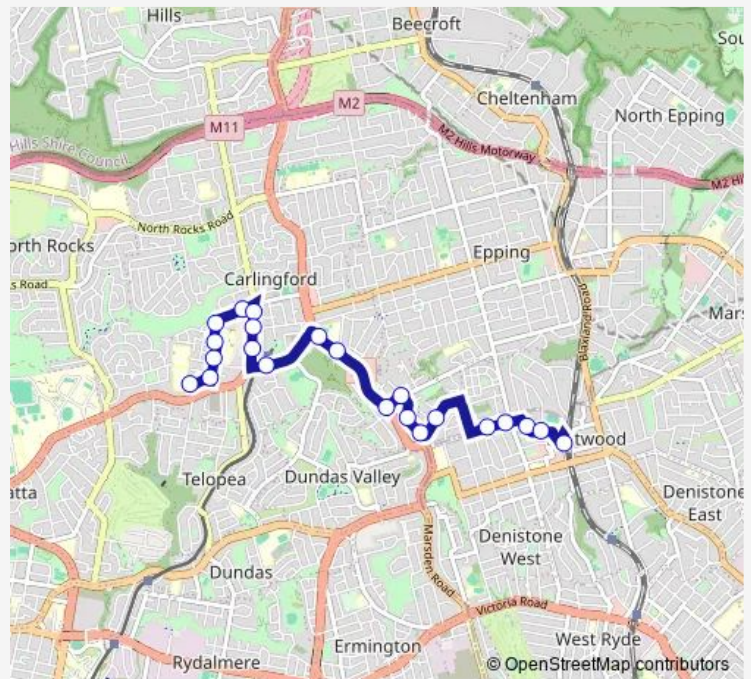

# School Bus 616w Cumberland High School to Eastwood Station

[Go to website](#)

**Direction**

Cumberland High School, Dunmore Av — Eastwood Station, West Pde, Stand A

22 stops

[Open route schedule](#)

- Cumberland High School, Dunmore Av
- Baker St At Dunmore Av
- Baker St After Felton Rd
- Baker St Opp James Ruse Agricultural High School
- Baker St Opp Lynch Cl
- Moseley St At Baker St
- Jenkins Rd After Moseley St
- Jenkins Rd At Post Office St
- Jenkins Rd Before James St
- Pennant Hills Rd At Lloyds Av
- Carlingford Village Shopping Centre, Marsden Rd
- Macquarie Community College, Marsden Rd
- Marsden Rd At Mobbs Lane
- Mobbs Lane Shops, Mobbs Lane
- Raimonde Rd Opp Maismonde Pl
- Raimonde Rd Opp Apollo Pl
- Raimonde Rd At Lexington Av
- Terry Rd Opp Tarrants Av
- Terry Rd Before Midson Rd
- Hillview Rd Opp Marist College

**Route schedule**

Cumberland High School, Dunmore Av — Eastwood Station, West Pde, Stand A

Monday	15:15
Tuesday	15:15
Wednesday	15:15
Thursday	15:15
Friday	15:15
Saturday	—
Sunday	—

**Route info**

Direction: Cumberland High School, Dunmore Av

Stops: 22

Trip Duration: 0 hour 24 min

Hillview Rd Opp St Kevin's Primary School

Eastwood Station, West Pde, Stand A

616w School Bus time schedules and route maps are available in an offline PDF at [busmaps.com](https://busmaps.com). Use the [busmaps.com](https://busmaps.com) website to see live bus times, train schedule or subway schedule, and step-by-step directions for all public transit in Parramatta

The schedule is provided in the local timezone. Times with "(+1)" indicate departures on the next day.

PDF file created on 2025-02-26

2024 BusMaps.com - All Rights Reserved