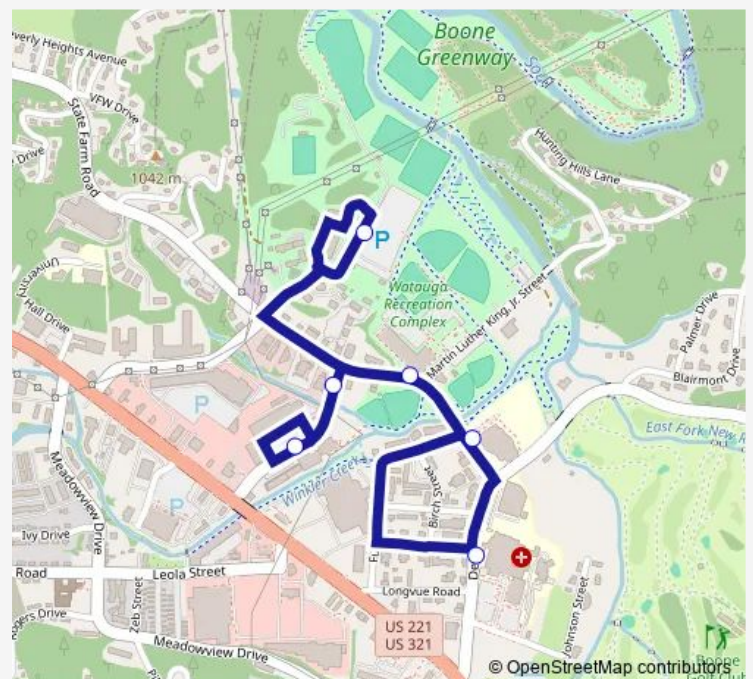

### Direction

ASU State Farm Lot / Greenway — Parks & Rec

6 stops

[Open route schedule](#)

ASU State Farm Lot / Greenway

Boone Heights 1

Boone Heights 2

Watauga Medical Center

### Route schedule

ASU State Farm Lot / Greenway — Parks & Rec

Monday 07:00-21:55

Tuesday 07:00-21:55

Wednesday 07:00-21:55

Thursday 07:00-21:55

Friday 07:00-17:55

Saturday —

### Route info

Direction: ASU State Farm Lot / Greenway

Stops: 6

Trip Duration: 0 hour 8 min

© OpenStreetMap contributors

Wellness Bus time schedules and route maps are available in an offline PDF at [busmaps.com](https://busmaps.com). Use the [busmaps.com](https://busmaps.com) website to see live bus times, train schedule or subway schedule, and step-by-step directions for all public transit in Boone