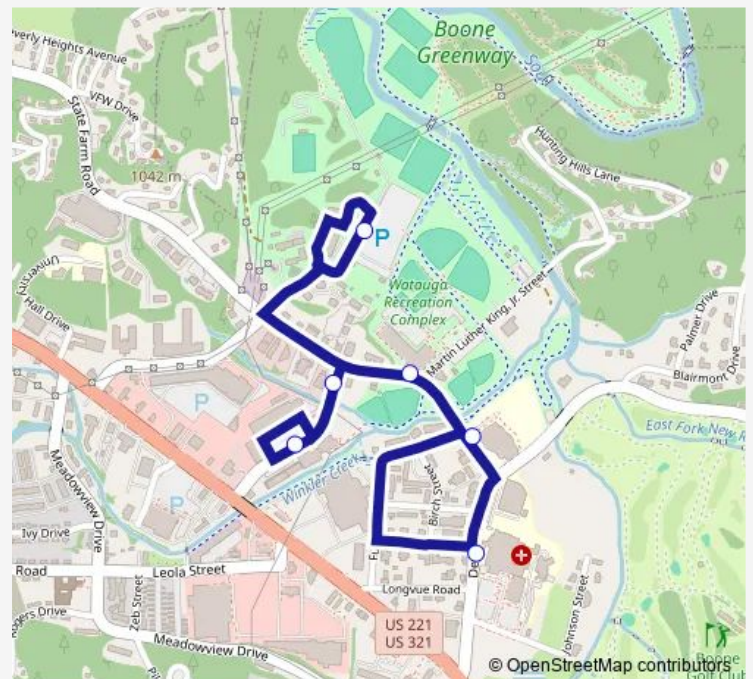

### Direction

ASU State Farm Lot / Greenway — Parks & Rec

6 stops

[Open route schedule](#)

ASU State Farm Lot / Greenway

Boone Heights 1

Boone Heights 2

Watauga Medical Center

### Route schedule

ASU State Farm Lot / Greenway — Parks & Rec

Monday 07:00-21:55

Tuesday 07:00-21:55

Wednesday 07:00-21:55

Thursday 07:00-21:55

Friday 07:00-17:55

Saturday —

### Route info

Direction: ASU State Farm Lot / Greenway

Stops: 6

Trip Duration: 0 hour 8 min

Wellness

Wellness Bus time schedules and route maps are available in an offline PDF at [busmaps.com](https://busmaps.com). Use the [busmaps.com](https://busmaps.com) website to see live bus times, train schedule or subway schedule, and step-by-step directions for all public transit in Boone