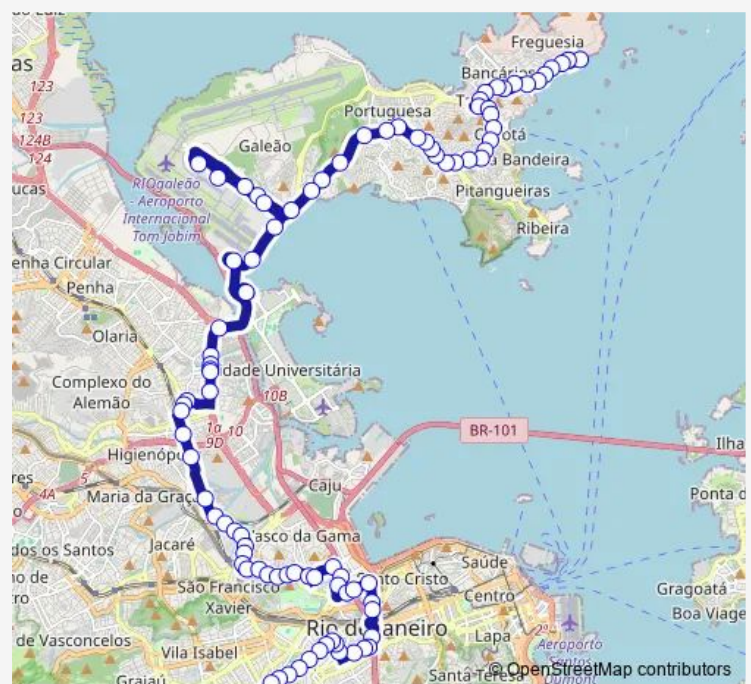

Wednesday 00:00

Thursday 00:00

Friday 00:00

Saturday 00:00

Sunday 00:00

Route info

Direction: Ponto Final: Bananal : Linhas para Tijuca

Stops: 92

Trip Duration: 1 hour 23 min

SN634 — Bananal - Saens Peña

Ericeira

Copenhague

37ª Delegacia Policial

Acaituba

Eneida de Moraes

Maestro Paulo e Silva