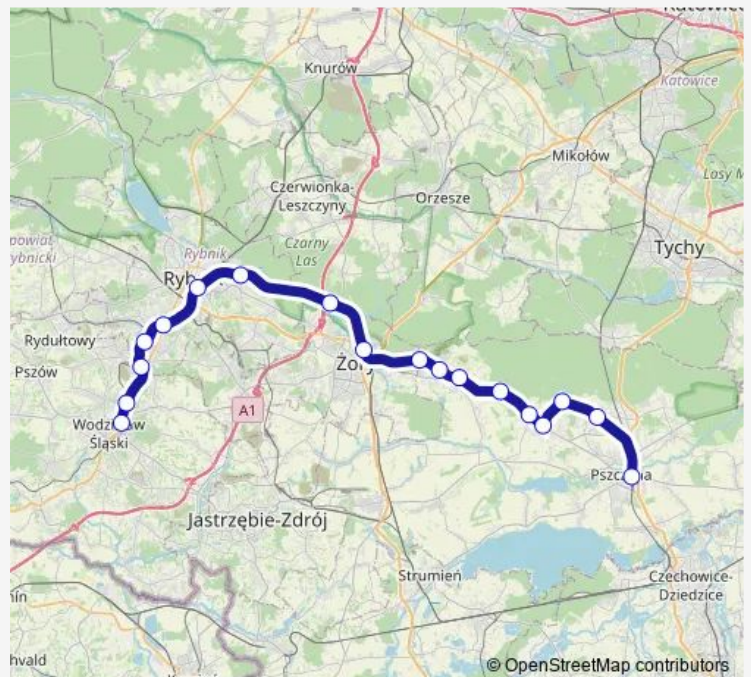

# Rail S71/S72 Wodzisław Śląski - Pszczyna

[Go to website](#)

**Direction**

Wodzisław Śląski — Pszczyna

18 stops

[Open route schedule](#)

Wodzisław Śląski

Wodzisław Śląski Radlin

Radlin Obszary

Rybnik Rymer

Rybnik Towarowy

Rybnik

Rybnik Piaski

Szczejkowice

Żory

Suszec Rudziczka

**Route schedule**

Wodzisław Śląski — Pszczyna

Monday 07:53-18:14

Tuesday 07:53-18:14

Wednesday 07:53-18:14

Thursday 07:53-18:14

Friday 07:53-18:14

Saturday 07:53-18:13

Sunday 07:53-18:13

**Route info**

Direction: Wodzisław Śląski

Stops: 18

Trip Duration: 1 hour 43 min

S71/S72 — Wodzisław Śląski - Pszczyna

S71/S72 Rail time schedules and route maps are available in an offline PDF at [busmaps.com](https://busmaps.com). Use the [busmaps.com](https://busmaps.com) website to see live bus times, train schedule or subway schedule, and step-by-step directions for all public transit in Pszczyna