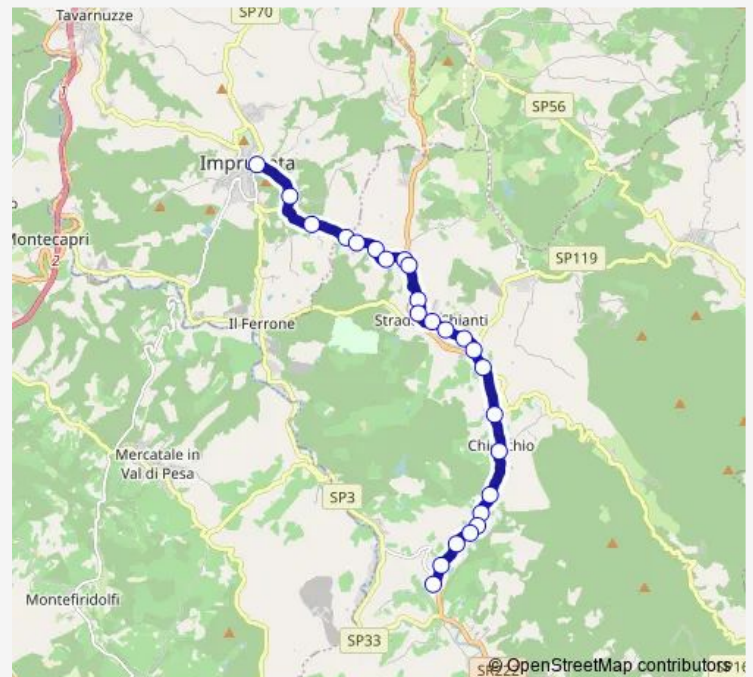

### Route schedule

Bivio Le Bolle — Scuole Medie Elementari

Monday —

Tuesday 15:43

Wednesday —

Thursday 15:43

Friday —

Saturday —

### Route info

Direction: Bivio Le Bolle

Stops: 24

Trip Duration: 0 hour 27 min

367 D — Greve In Chianti-Impruneta

Cimitero Degli Americani\_V

Ponte Scopeti\_V

Scuole Medie Elementari

## Route info

Direction: Impruneta Via Vittorio Veneto

Stops: 25

Trip Duration: 0 hour 18 min