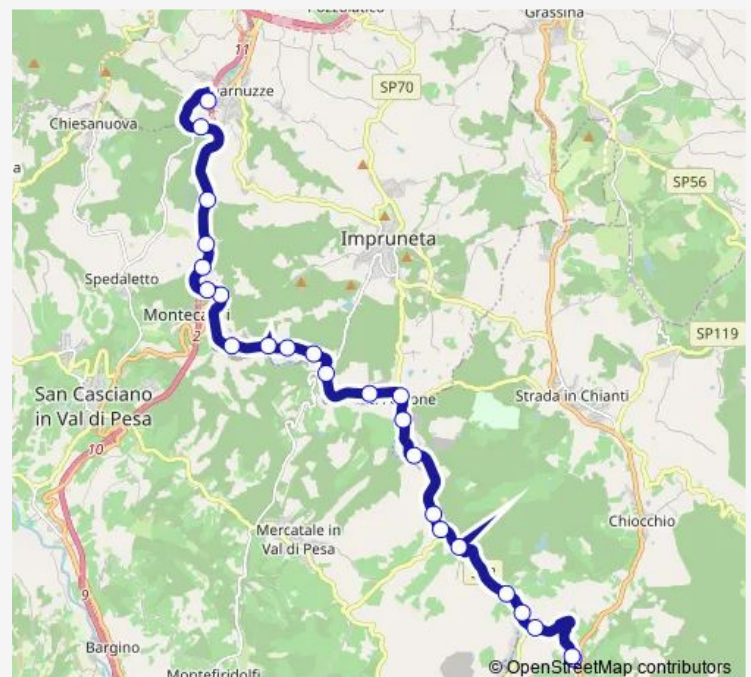

Giobbole 1

Route schedule

Impruneta Via Vittorio Veneto — Bivio Le Bolle 1

Monday	—
Tuesday	15:25
Wednesday	—
Thursday	15:25
Friday	—
Saturday	—
Sunday	—

Route info

Direction: Impruneta Via Vittorio Veneto

Stops: 25

Trip Duration: 0 hour 18 min

367 D — Greve In Chianti-Impruneta

Giobbole 3

Giobolino 1

Le Valli 1

Bivio Le Bolle 1

Direction

Greve Piazza Trento 2 — Impruneta Via Vittorio Veneto

30 stops

[Open route schedule](#)

Greve Piazza Trento 2

Bivio Montefioralle 2

Greve Zona Industriale 2

La Rovinata 2

Distr.Agip 2

Stops: 24

Trip Duration: 0 hour 27 min

367 D Bus time schedules and route maps are available in an offline PDF at busmaps.com. Use the busmaps.com website to see live bus times, train schedule or subway schedule, and step-by-step directions for all public transit in Impruneta