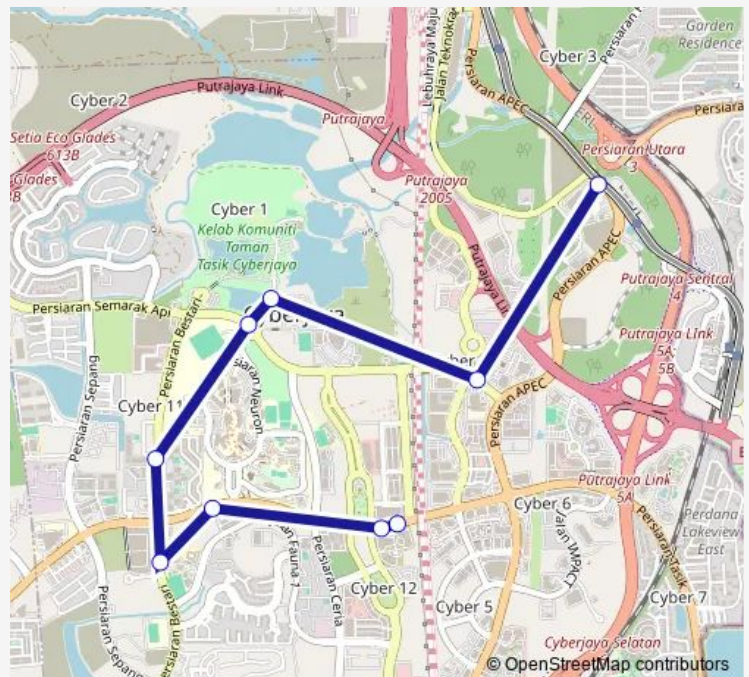

Bus T427 Cyberjaya Transport Terminal

[Go to website](#)

Direction

Cyberjaya Transport Terminal, Persiaran Multimedia —
Lim Kok Wing University, Persiaran Apec

9 stops

[Open route schedule](#)

Cyberjaya Transport Terminal, Persiaran Multimedia

TM Net, Persiaran Semarak Api

Lim Kok Wing University, Persiaran Apec

Route schedule

Cyberjaya Transport Terminal, Persiaran Multimedia —
Lim Kok Wing University, Persiaran Apec

| | |
|-----------|-------|
| Monday | 06:00 |
| Tuesday | 06:00 |
| Wednesday | 06:00 |
| Thursday | 06:00 |
| Friday | 06:00 |
| Saturday | 06:00 |
| Sunday | 06:00 |

Route info

Direction: Cyberjaya Transport Terminal, Persiaran Multimedia

Stops: 9

Trip Duration: 17 hour 0 min

■ T427 — Cyberjaya Transport Terminal

Direction

Lim Kok Wing University, Persiaran Apec — Cyberjaya
Transport Terminal, Persiaran Multimedia

Wednesday 06:00

Thursday 06:00

Friday 06:00

Saturday 06:00

Sunday 06:00

Route info

Direction: Lim Kok Wing University, Persiaran Apec

Stops: 7