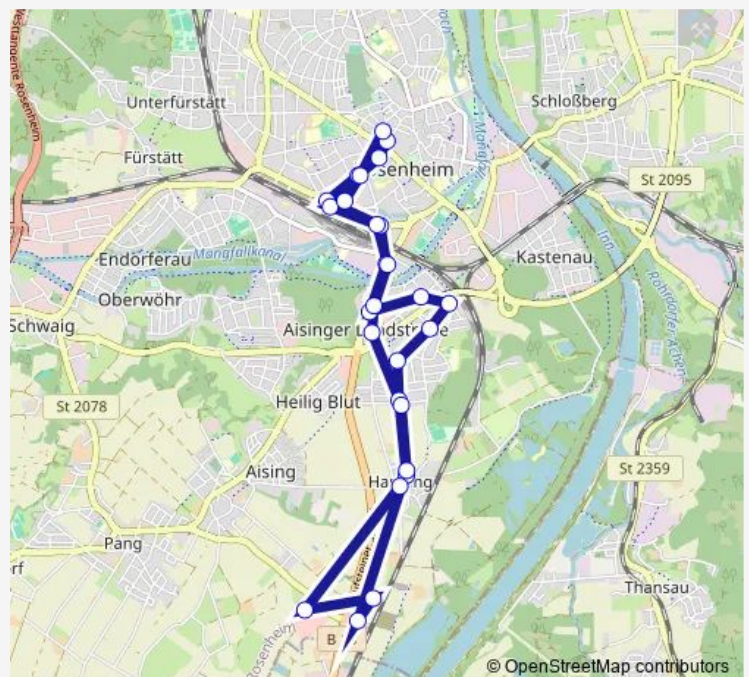

Rosenheim, Isarstr./Gewerbegebiet

Rosenheim, Kufsteiner Str./Alpenweg

Rosenheim, Kufsteiner-/Klepperstr.

Rosenheim, Gießerei-/Salinstr.

Rosenheim

Rosenheim, Bahnhofstraße

Rosenheim, Atrium

Rosenheim, Stadtmitte

### Route schedule

Rosenheim, Am Oberfeld Caritas — Rosenheim, Stadtmitte

Monday 05:25-22:25

Tuesday 05:25-22:25

Wednesday 05:25-22:25

Thursday 05:25-22:25

Friday 05:25-23:25

Saturday 05:25-23:25

### Route info

Direction: Rosenheim, Am Oberfeld Caritas

Stops: 12

Trip Duration: 0 hour 16 min

## Route info

Direction: Rosenheim, Stadtmitte

Stops: 16

Trip Duration: 0 hour 20 min

423 Bus time schedules and route maps are available in an offline PDF at [busmaps.com](https://busmaps.com). Use the [busmaps.com](https://busmaps.com) website to see live bus times, train schedule or subway schedule, and step-by-step directions for all public transit in Rosenheim