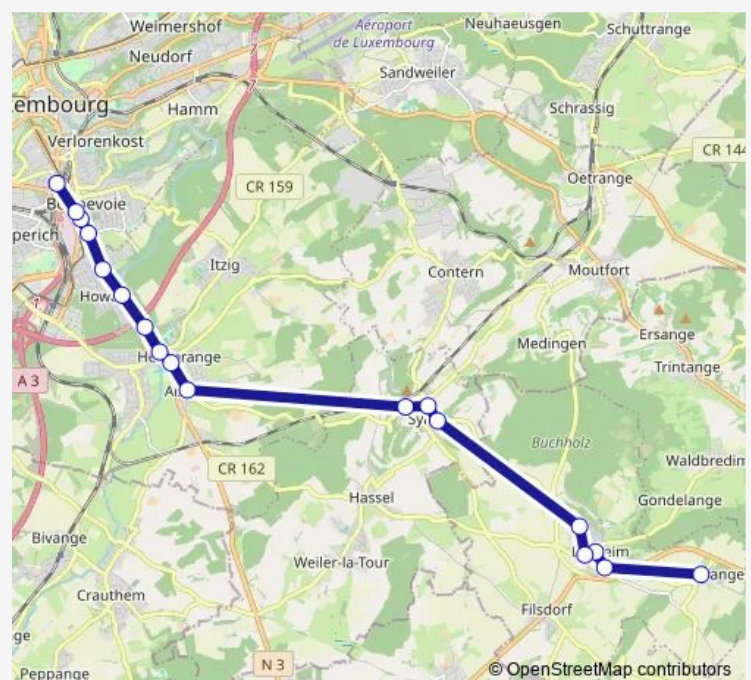

### Route schedule

Welfrange, Op der Plaz — LUX Gare, Routière CFL quai 103

Monday 05:15-23:15

Tuesday 05:15-23:15

Wednesday 05:15-23:15

Thursday 05:15-23:15

Friday 05:15-23:15

Saturday 05:15-23:15

### Route info

Direction: Welfrange, Op der Plaz

Stops: 18

Trip Duration: 0 hour 26 min

423