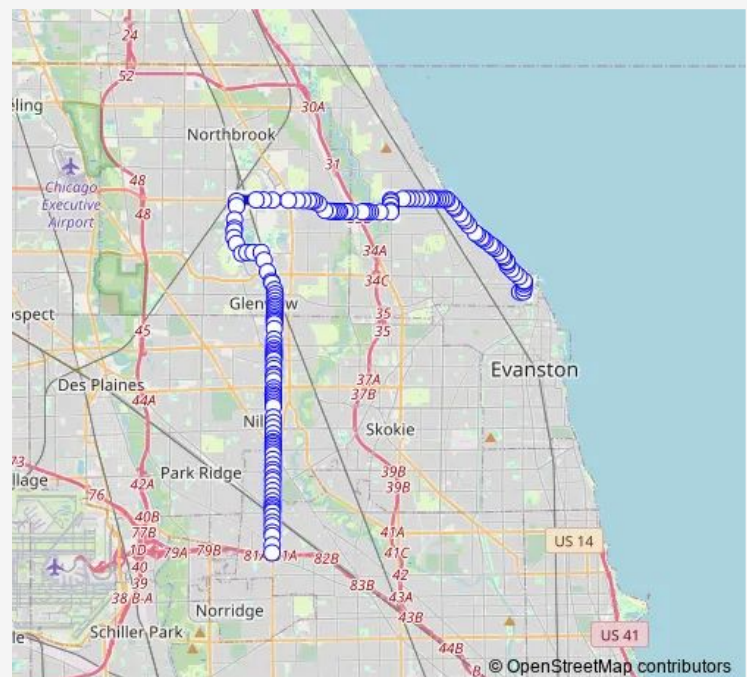

Harlem / Peterson

Harlem / Hood

Harlem / Myrtle

Harlem / Avondale

Harlem / Northwest Hwy.

Harlem / Devon

Harlem/Onarga/Schreiber

Harlem / Arthur

### Route schedule

Harlem Ave & Bryn Mawr Ave (Harlem Blue Line) — Linden CTA (Linden Ave & 4th St)

Monday	14:23-19:05
Tuesday	14:23-19:05
Wednesday	14:23-19:05
Thursday	14:23-19:05
Friday	14:23-19:05
Saturday	—
Sunday	—

### Route info

Direction: Harlem Ave & Bryn Mawr Ave (Harlem Blue Line)

Stops: 169

Trip Duration: 1 hour 20 min

423 — Linden CTA - The Glen - Harlem L Cta

Harlem / Milwaukee

Harlem / Howard

Harlem / Dobson

Harlem / Jonquil

Harlem / Harvard

Harlem / Mulford

Harlem / Kirk

Harlem / Oakton

Harlem Ave & Oakton Ct

Harlem Ave & Seward St

Harlem Ave & Keeney St