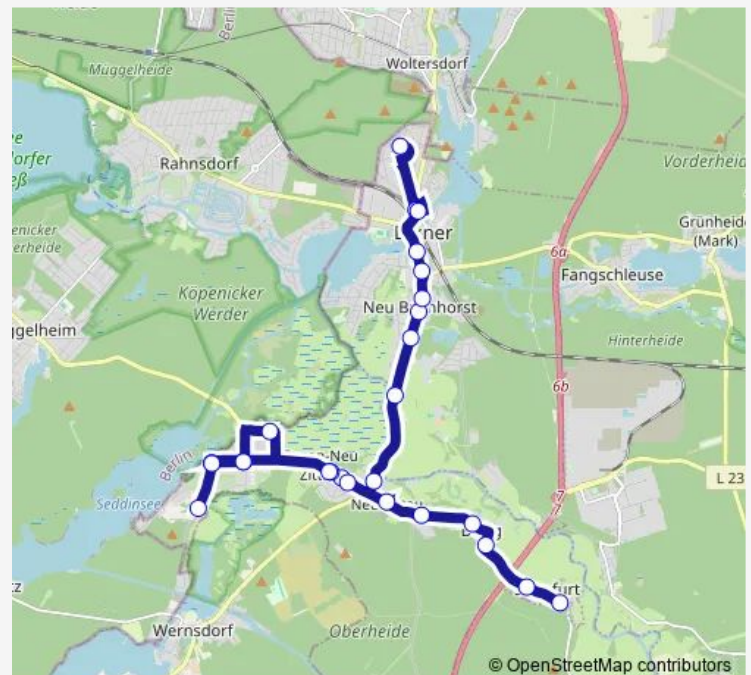

Gosen, Schillerhöhe

Gosen, Eichwalder Str.

Gosen, Eiche

Gosen, Müggelpark

Neu Zittau, Kita

Neu Zittau, Berliner Str.

Neu Zittau, Spreebord

Erkner, Schönschorstein

Thursday 10:11-18:11

Friday 10:11-18:11

Saturday —

Sunday —

Route info

Direction: Steinfurt, Vorwerk

Stops: 26

Trip Duration: 0 hour 43 min

■ 423

BusMaps

Erkner, Kirche

Erkner, City-Center

S Erkner Bhf/Zob

S Erkner Bhf/Zob

Erkner, Am Rund

Direction

Thursday 09:30-17:30

Friday 09:30-17:30

Saturday —

Sunday —

Route info

Direction: S Erkner Bhf/Zob

Stops: 16

Trip Duration: 0 hour 24 min