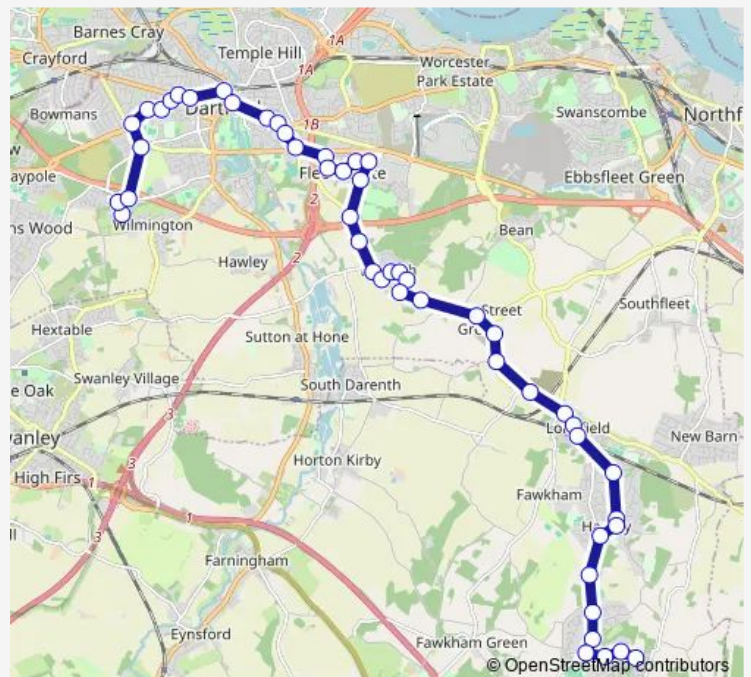

Bus 423 New Ash Green - Dartford - Wilmington

[Go to website](#)

Direction

Redhill Wood — Wilmington Grammar School for Boys

48 stops

[Open route schedule](#)

Redhill Wood

Bowes Wood

Westfield

Ash Road

Turner's Oak Shaw

North Square

Olivers Mill

The Black Lion

Chantry Avenue

St John's Lane

Cherry Trees

Church Road Shops

Larks Field

Railway Station

Essex Road

Whitehill Crossroads

Mile End Green

Gill's Road

Malt House Farm

Green Spice

Primary School

Route schedule

Redhill Wood — Wilmington Grammar School for Boys

Monday 07:08

Tuesday 07:08

Wednesday 07:08

Thursday 07:08

Friday 07:08

Saturday —

Sunday —

Route info

Direction: Redhill Wood

Stops: 48

Trip Duration: 1 hour 6 min

423 — New Ash Green - Dartford - Wilmington