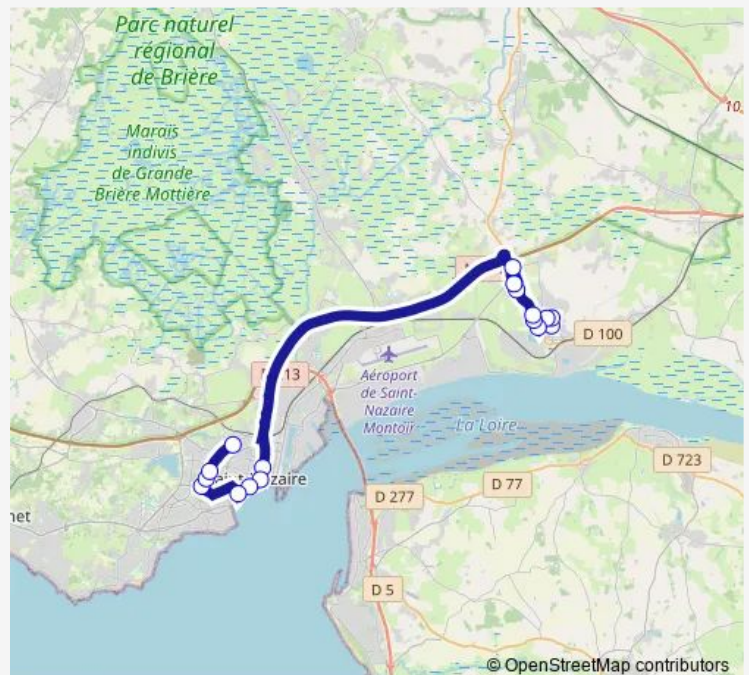

School Bus 423 SCO 423

[Go to website](#)

Direction

A. Rimbaud — Berthauderie

17 stops

[Open route schedule](#)

A. Rimbaud

Gendarmerie

A. Rimbaud — Berthauderie

Monday 07:40

Tuesday 07:40

Wednesday 07:40

Thursday 07:40

Friday 07:40

Saturday —

Sunday —

Route info

Direction: A. Rimbaud

Stops: 17

Trip Duration: 0 hour 45 min

423 — SCO 423

423 School Bus time schedules and route maps are available in an offline PDF at busmaps.com. Use the busmaps.com website to see live bus times, train schedule or subway schedule, and step-by-step directions for all public transit in Saint-Nazaire