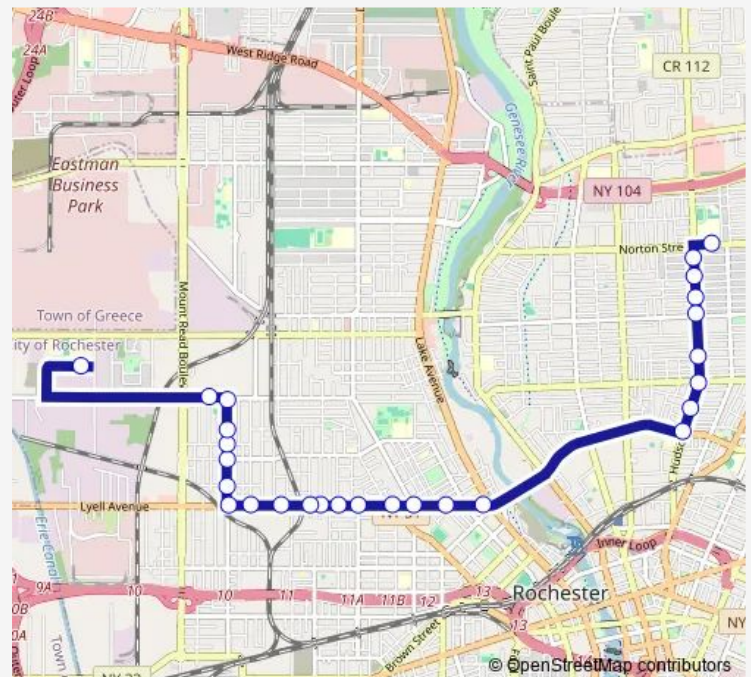

Lyell & Mcnaughton

Lyell & Glide

Glide & Freeland

Route schedule

Franklin High School — Edison Tech High School

Monday 14:40

Tuesday 14:40

Wednesday 14:40

Thursday 14:40

Friday 11:10-14:40

Saturday —

Sunday —

Route info

Direction: Franklin High School

Stops: 27

Trip Duration: 0 hour 28 min

423 — Lyell-Otis/Norton

Glide & Otis

Glide & Bergen

Glide & 980 Glide

Glide & Emerson

Emerson & Northampton

Edison Tech High School

Direction

Edison Tech High School — Franklin High School

31 stops

[Open route schedule](#)

Edison Tech High School

Emerson & Polaris

Emerson & 1292 Emerson

Emerson & Stenson

Emerson & Mt Read