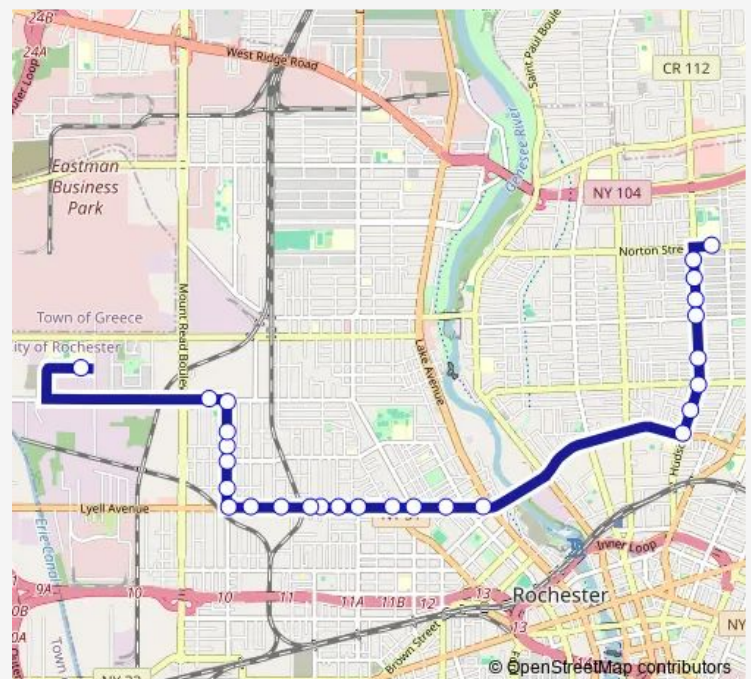

### Route schedule

Franklin High School — Edison Tech High School

Monday 14:40

Tuesday 14:40

Wednesday 14:40

Thursday 14:40

Friday 11:10-14:40

Saturday —

### Route info

Direction: Franklin High School

Stops: 27

Trip Duration: 0 hour 28 min

423 — Lyell-Otis/Norton

Glide & Otis

Glide & Bergen

Glide & 980 Glide

## Route info

Direction: Edison Tech High School

Stops: 31

Trip Duration: 0 hour 28 min

Hudson & Alphonse

Hudson & Bernard

Hudson & Avenue D

Hudson & Cleon