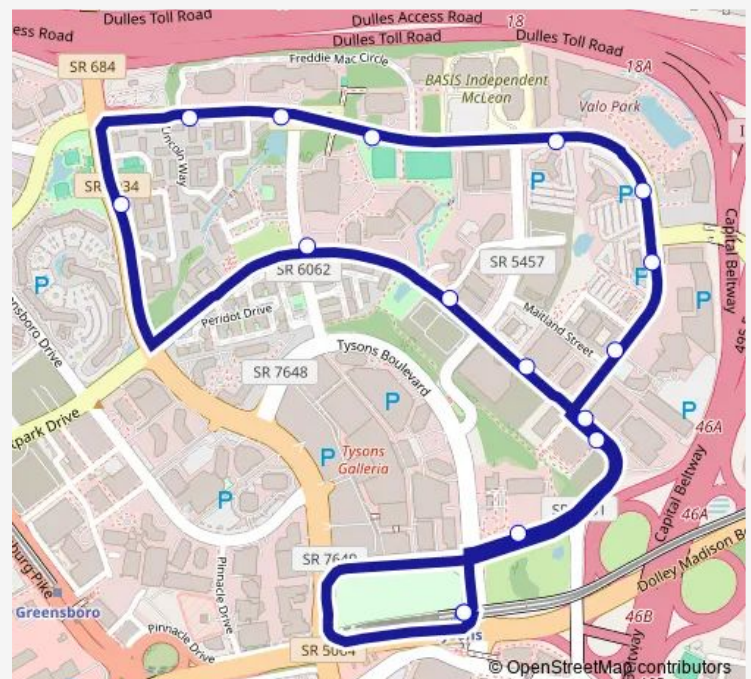

Bus 423 Tysons Circulator - Westpark

[Go to website](#)

Direction

Tysons Corner Metro — Tysons Corner Metro

16 stops

[Open route schedule](#)

Tysons Corner Metro

Westpark @ Jones Branch

7948 Westpark Dr

Westpark DR @ Westbranch Dr

Westpark DR @ Park RUN Dr

International DR @ Lincoln Cir

Jones Branch @ Lincoln Center

Jones Branch @ Park Run

Jones Branch @ Freddie Mac

Jones Branch @ West Branch

Jones Branch @ 7925 Jones Bran

Jones Branch @ 495 Express Ln

Jones Branch @ Westpark

Westpark @ Jones Branch

Galleria @ Tysons

Tysons Corner Metro

Route schedule

Tysons Corner Metro — Tysons Corner Metro

Monday	05:30-21:00
Tuesday	05:30-21:00
Wednesday	05:30-21:00
Thursday	05:30-21:00
Friday	05:30-21:00
Saturday	07:00-19:00
Sunday	07:00-19:00

Route info

Direction: Tysons Corner Metro

Stops: 16

Trip Duration: 0 hour 16 min