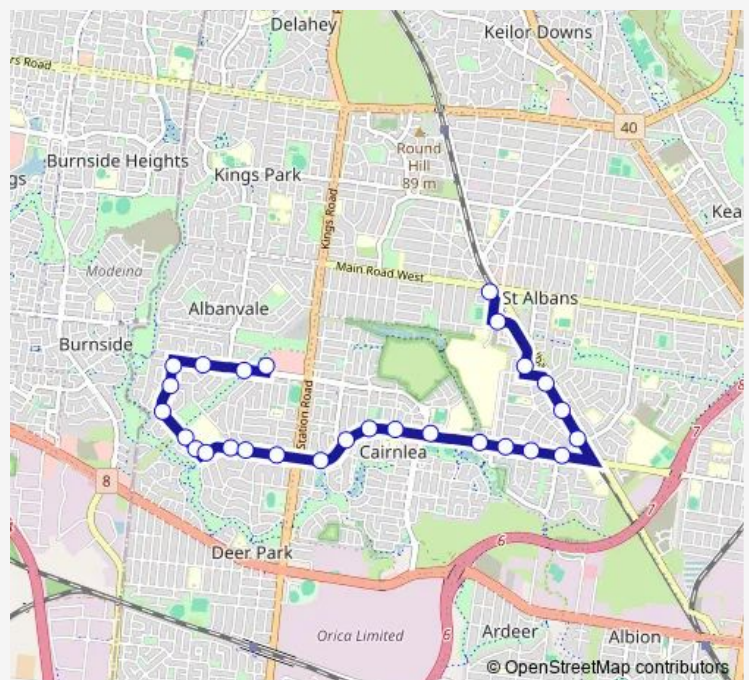

Brimbank Shopping Centre/Neale Rd (Deer Park) — St Albans Station/Mckechnie St (St Albans)

Monday 05:43-20:54

Tuesday 05:43-20:54

Wednesday 05:43-20:54

Thursday 05:43-20:54

Friday 05:43-20:54

Saturday 07:12-18:12

Sunday 07:12-18:12

Route info

Direction: Brimbank Shopping Centre/Neale Rd (Deer Park)

Stops: 27

Trip Duration: 0 hour 19 min

Ginifer Station/Clare St (St Albans)

Cox St/Willaton St (St Albans)

Kingsley St/Willaton St (St Albans)

Batten St/Gooding St (St Albans)

Bingo Centre/Gratz St (St Albans)

St Albans Station/Mckechnie St (St Albans)

Direction

St Albans Station/Mckechnie St (St Albans) — Brimbank Shopping Centre/Neale Rd (Deer Park)

Friday 06:10-21:00

Saturday 08:11-19:10

Sunday 08:11-19:10

Route info

Direction: St Albans Station/Mckechnie St (St Albans)

Stops: 28

Trip Duration: 0 hour 19 min

Neale Rd/Tamar Dr (Deer Park)