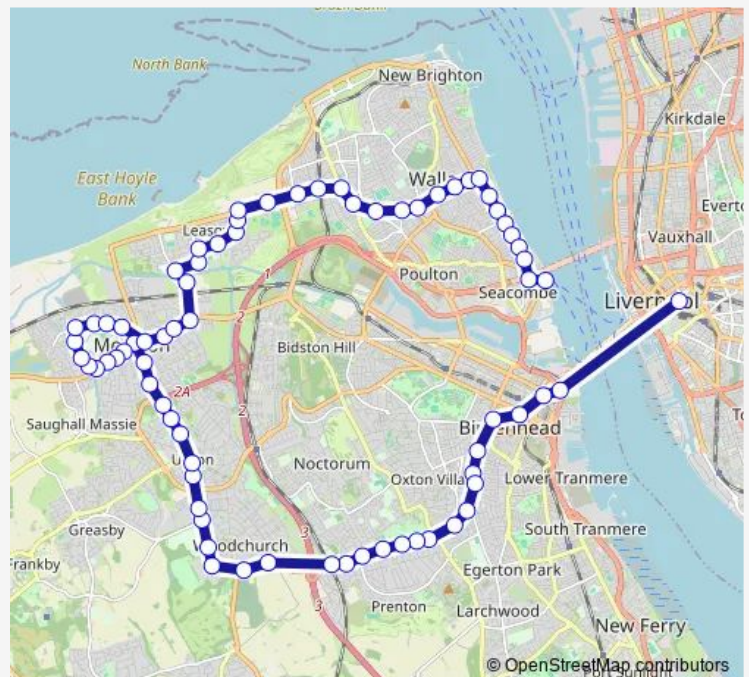

Wallasey Village Station

Southcroft Road

Heyes Drive

Route schedule

Seacombe Ferry Terminal — Crosshall Street

Monday 18:18-23:48

Tuesday 18:18-23:48

Wednesday 18:18-23:48

Thursday 18:18-23:48

Friday 18:18-23:48

Saturday 18:18-23:48

Sunday 06:59-23:29

Route info

Direction: Seacombe Ferry Terminal

Stops: 75

Trip Duration: 1 hour 19 min

423 — Sir Thomas Street - Seacombe Ferry Terminal

Shackleton Road

Kingham Close

Hudson Road

Twickenham Drive

Reeds Avenue East

Birket Avenue

Leasowe Station

Wednesday 18:19-23:49

Thursday 18:19-23:49

Friday 18:19-23:49

Saturday 18:19-23:49

Sunday 06:45-23:33

Route info

Direction: Whitechapel

Stops: 74