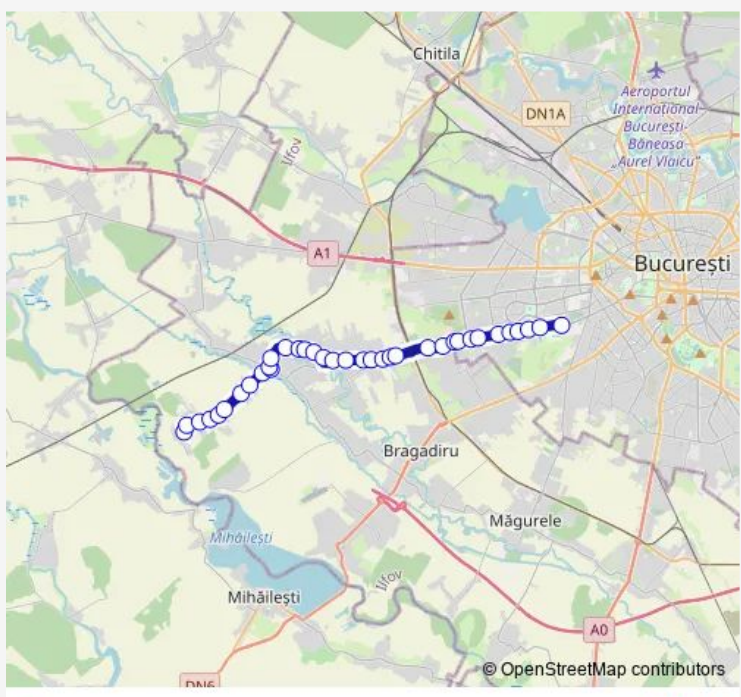

Direction
 Teghes — Ghencea
 37 stops
[Open route schedule](#)

- Teghes
- Transilvaniei
- Padurarilor
- Marinarilor
- Bucegi
- Poiana Izvoarelor
- Orhideelor
- Neptun
- Jupiter
- Gradinita Domnesti
- Ciutaci
- Cartierul Nou
- Ciocarliei
- Alunisului
- Sipotul Apelor
- Craitei
- Foisorului
- Bubica
- Cernei
- Gradinita Universul Copiilor
- Putul Olteni

Route schedule
 Teghes — Ghencea

Monday	05:00-23:15
Tuesday	05:00-23:15
Wednesday	05:00-23:15
Thursday	05:00-23:15
Friday	05:00-23:15
Saturday	05:00-23:15
Sunday	05:00-23:15

Route info
 Direction: Teghes
 Stops: 37
 Trip Duration: 0 hour 46 min

Direction

Ghencea — Teghes

36 stops

[Open route schedule](#)

Ghencea

Brasov

Drumul Cooperativei

Prelungirea Ghencea

Tuesday 04:20-22:30

Wednesday 04:20-22:30

Thursday 04:20-22:30

Friday 04:20-22:30

Saturday 04:20-22:30

Sunday 04:20-22:30

Route info

Direction: Ghencea