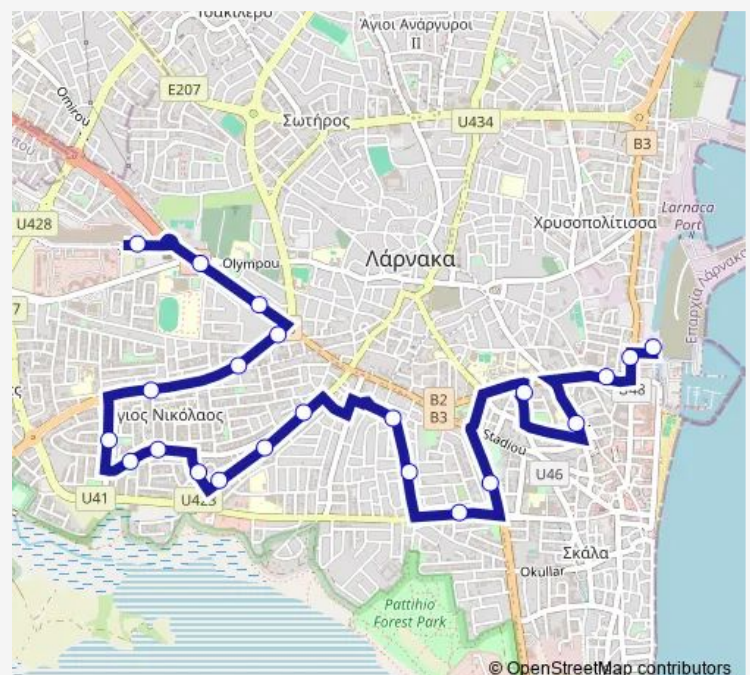

### Route schedule

Mall Metropolis — Larnaca Station

Monday	06:30-22:30
Tuesday	06:30-22:30
Wednesday	06:30-22:30
Thursday	06:30-22:30
Friday	06:30-22:30
Saturday	07:30-17:30
Sunday	07:30-17:30

### Route info

Direction: Mall Metropolis

Stops: 22

Trip Duration: 0 hour 21 min

423 — New Hospital - Drosia Area - Faneromeni - Larnaca Station

423 Bus time schedules and route maps are available in an offline PDF at [busmaps.com](https://busmaps.com). Use the [busmaps.com](https://busmaps.com) website to see live bus times, train schedule or subway schedule, and step-by-step directions for all public transit in Larnaca