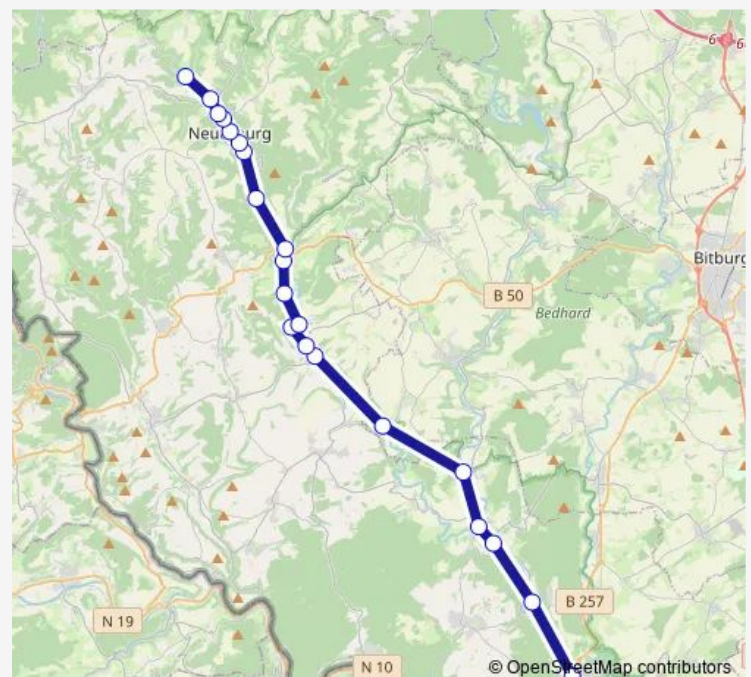

Neuerburg, Schwimmb./Kreisel

### Route schedule

Irrel, Zob — Neuerburg, Schwimmb./Kreisel

Monday 09:02-19:02

Tuesday 09:02-19:02

Wednesday 15:02

Thursday 09:02-19:02

Friday 09:02-19:02

Saturday —

### Route info

Direction: Irrel, Zob

Stops: 21

Trip Duration: 0 hour 57 min

423

BusMaps

## Route schedule

Neuerburg, Schwimmb./Kreisel — Irrel, Zob

Monday 08:01-20:01

Tuesday 08:01-20:01

Wednesday 08:01

Thursday 08:01-20:01

Friday 08:01-20:01

Saturday —