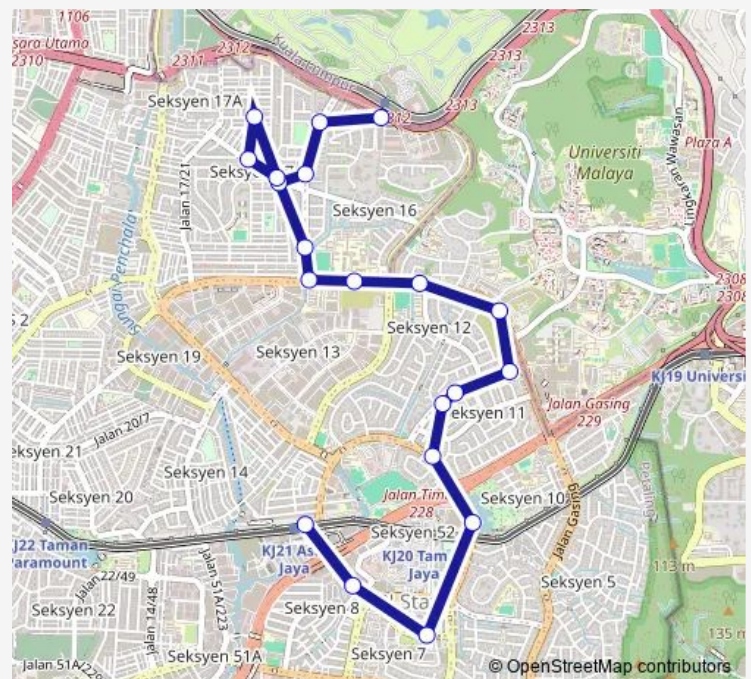

Dewan Sivik Mbpj, Jalan Yong Shook Lin

KK Mart, Jalan Barat

Stesen LRT Asia Jaya, Jalan 223

Route schedule

Eastin Hotel, Jalan Damansara — Stesen LRT Asia Jaya, Jalan 223

Monday 06:00

Tuesday 06:00

Wednesday 06:00

Thursday 06:00

Friday 06:00

Saturday 06:00

Sunday 06:00

Route info

Direction: Eastin Hotel, Jalan Damansara

Stops: 20

Trip Duration: 17 hour 0 min

T629 — Stesen LRT Asia Jaya

Direction

Stesen LRT Asia Jaya, Jalan 223 — Eastin Hotel, Jalan Damansara

6 stops

[Open route schedule](#)

Stesen LRT Asia Jaya, Jalan 223

Kodak, Jalan Kemajuan

Century Battery, Jalan Kemajuan

Thursday 06:00

Friday 06:00

Saturday 06:00

Sunday 06:00

Route info

Direction: Stesen LRT Asia Jaya, Jalan 223

Stops: 6

Trip Duration: 17 hour 0 min