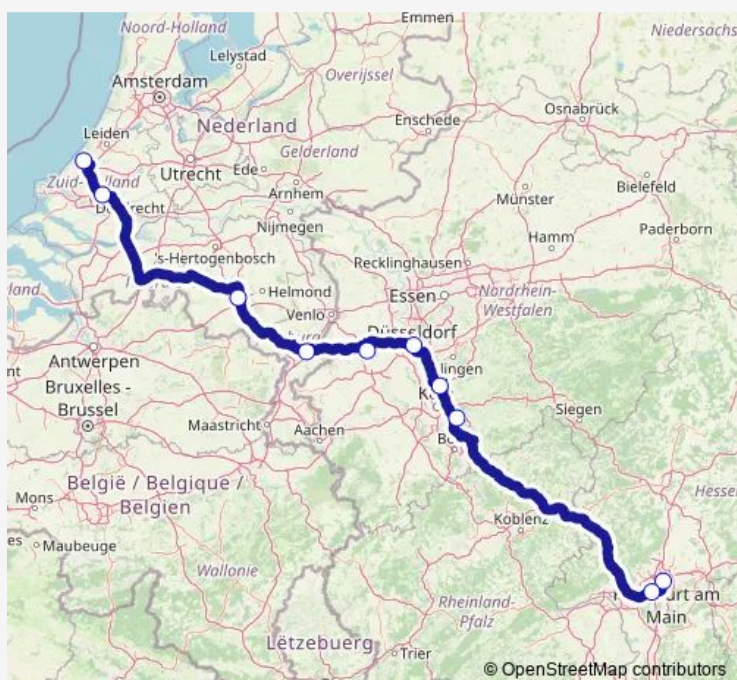

**Bus FlixBus 268 The Hague - Düsseldorf - Frankfurt**[Go to website](#)**Direction**

Düsseldorf central bus station — Frankfurt central train station

5 stops

[Open route schedule](#)

Düsseldorf central bus station

Cologne Airport CGN (Terminal 2)

Bonn UN Campus (Museumsmeile)

Frankfurt Airport (P36, Terminal 1)

Frankfurt central train station

**Route schedule**

Düsseldorf central bus station — Frankfurt central train station

Monday	—
Tuesday	—
Wednesday	—
Thursday	07:20
Friday	07:20
Saturday	07:20
Sunday	07:20

**Route info**

Direction: Düsseldorf central bus station

Stops: 5

Trip Duration: 3 hour 55 min

## Route info

Direction: Frankfurt central train station

Stops: 10

Trip Duration: 8 hour 30 min